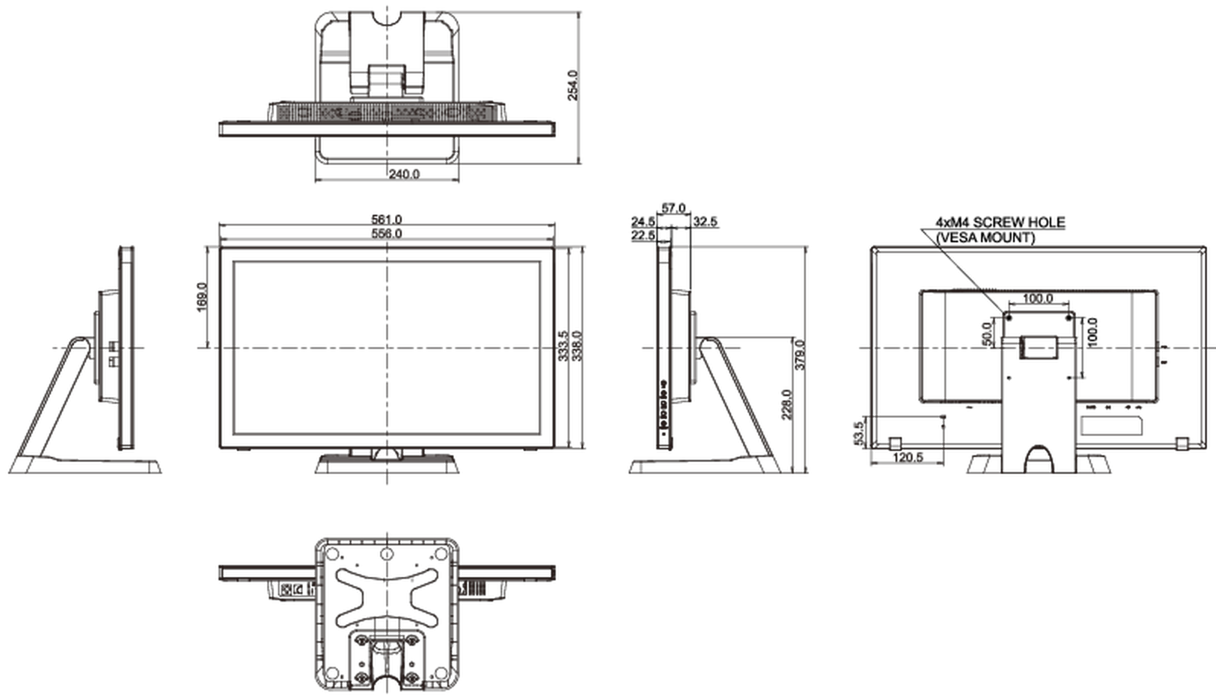

10 MÉRETEK / SÚLY

Termék méretei Sz x H x M

561 x 379 x 254mm

Súly (doboz nélkül)

6.3kg

EAN kód

4948570114030

All trademarks and registered trademarks acknowledged. E & O E. Specification subject to change without notice. All LCD's comply with ISO-9241-307:2008 in connection with pixel defects.