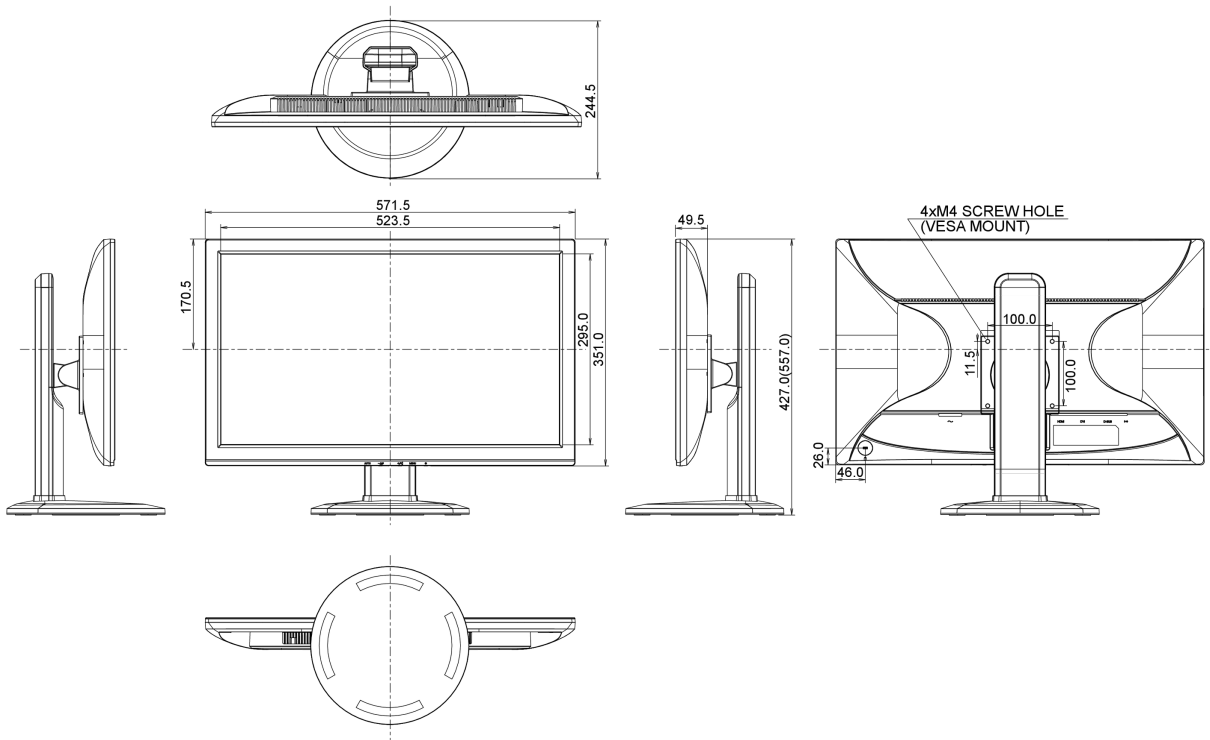

## 04 MECHANICAL

Display position adjustments	height, pivot (rotation), swivel, tilt
Height adjustment	130mm
Rotation (PIVOT function)	90°
Swivel stand	320°; 160° left; 160° right
Tilt angle	22° up; 5° down
VESA mounting	100 x 100mm

## 08 DIMENSIONS / WEIGHT

Product dimensions W x H x D	571.5 x 427 (557) x 244.5mm
Weight (without box)	6.1kg