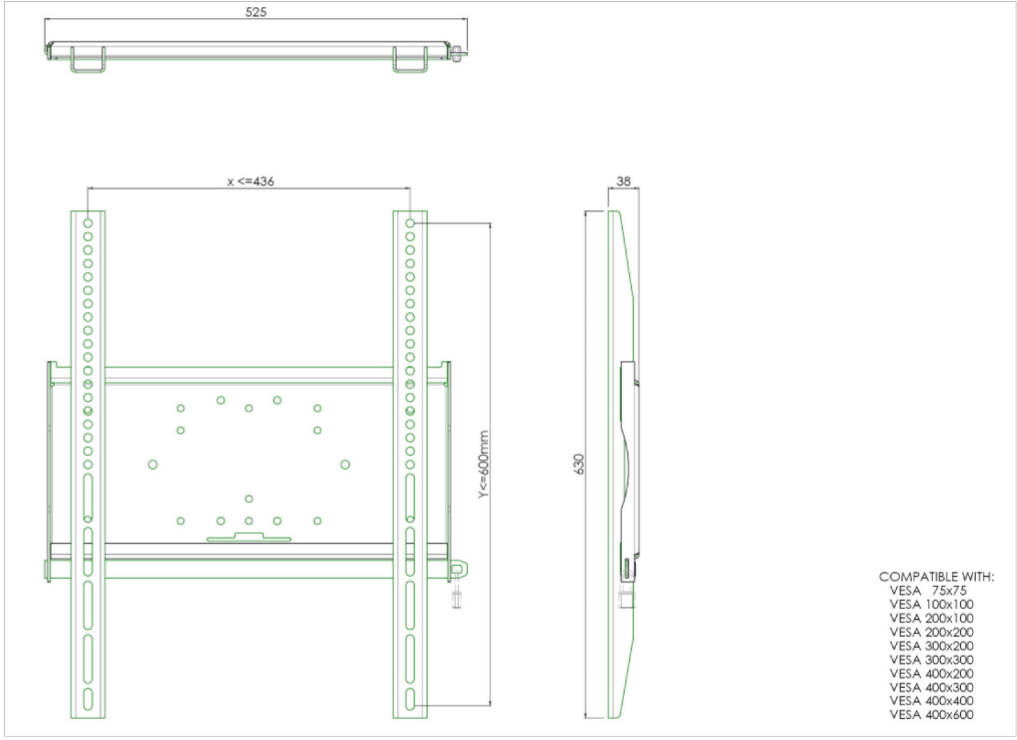

Universal wall mount, max 436x600mm. 125kg

The MD 052B1010 is a wall mount with longer brackets (63cm) which makes it ideally suitable for mounting small to medium sized large format displays in portrait orientation. Included with the wall mount is a special safety bar to securely fasten your display. Padlock not included. All universal wall mounts are VESA compatible and come with fastening materials necessary to secure the mount to the display. Besides wall mounting, our wall mounts can be used for ceiling mounting in combination with a tube set, and directly fastened to the stand thanks to its 170 x 140 mm mounting pattern.

01 TECHNIKAI PARAMÉTEREK

| | |
|-----------------|-------------|
| Típus | wall mount |
| Képernyők száma | 1 |
| VESA maximum | 400 x 600mm |

All trademarks and registered trademarks acknowledged. E & O E. Specification subject to change without notice. All LCD's comply with ISO-9241-307:2008 in connection with pixel defects.