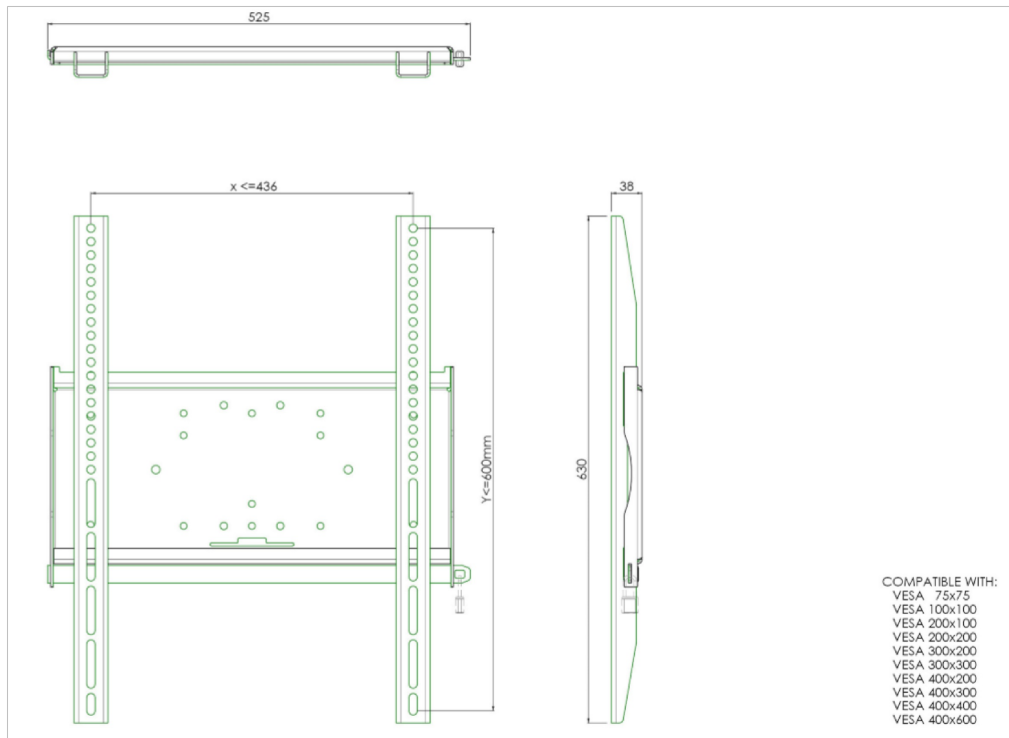

Universal wall mount, max 436x600mm. 125kg

The MD 052B1010 is a wall mount with longer brackets (63cm) which makes it ideally suitable for mounting small to medium sized large format displays in portrait orientation. Included with the wall mount is a special safety bar to securely fasten your display. Padlock not included. All universal wall mounts are VESA compatible and come with fastening materials necessary to secure the mount to the display. Besides wall mounting, our wall mounts can be used for ceiling mounting in combination with a tube set, and directly fastened to the stand thanks to its 170 x 140 mm mounting pattern.

01 SPECIFICHE TECNICHE

Tipo	wall mount
Numero schermi	1
VESA massimo	400 x 600mm

Tutti i marchi e i marchi registrati citati. E & O E. Specifiche soggette a modifiche senza preavviso. Tutti i display LCD è conforme alla norma ISO-9241-307:2008 in connessione con difetti dei pixel.