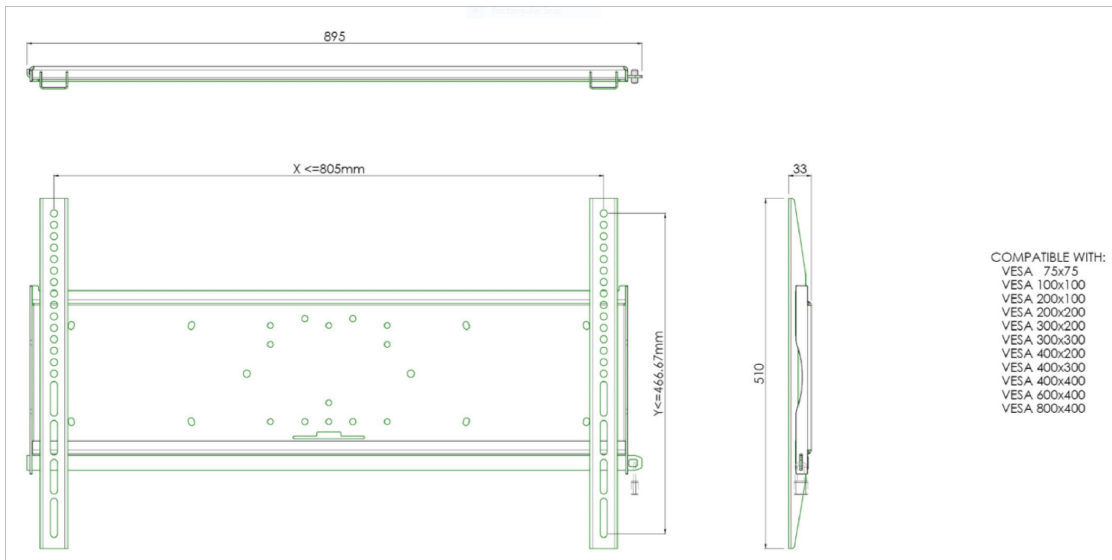

Universal wall mount, max 805x466mm. 125kg

All universal wall mounts are VESA compatible. Besides wall mounting, our wall mounts can be used for ceiling mounting in combination with a tube set, and directly fastened to the stands thanks to its 170 x 140 mm mounting pattern. The mounts include fastening material to secure the mount to the display. Furthermore they include a safety bar or fixation, offering you protection from theft; a padlock is to be added separately.

01 TECHNIKAI PARAMÉTEREK

VESA minimum	75 x 75mm
VESA maximum	800 x 400mm

All trademarks and registered trademarks acknowledged. E & O E. Specification subject to change without notice. All LCD's comply with ISO-9241-307:2008 in connection with pixel defects.