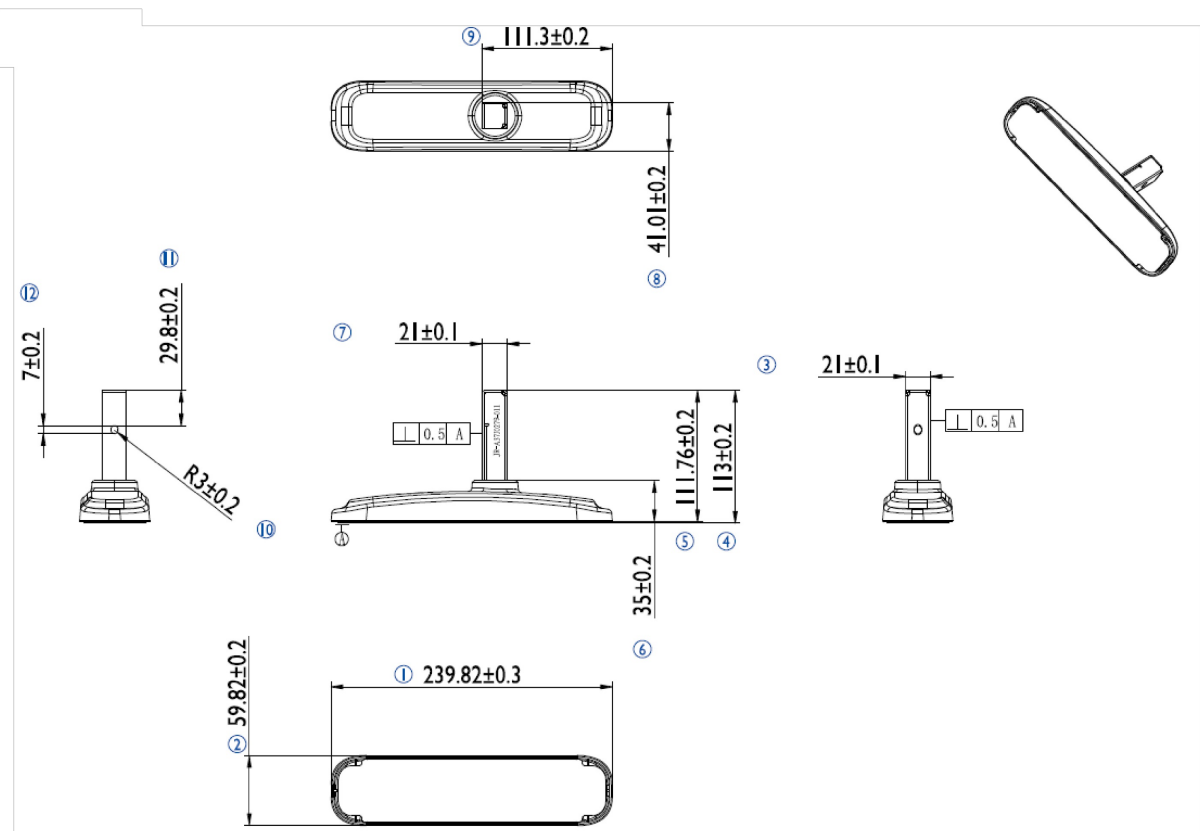

iiyama desk stand for ProLite LE3240S

Stylish solution for the iiyama large format displays. Easy mounting system for easy installation and stable mounting.

01 MÉRETEK / SÚLY

EAN kód

4948570032020

All trademarks and registered trademarks acknowledged. E & O E. Specification subject to change without notice. All LCD's comply with ISO-9241-307:2008 in connection with pixel defects.