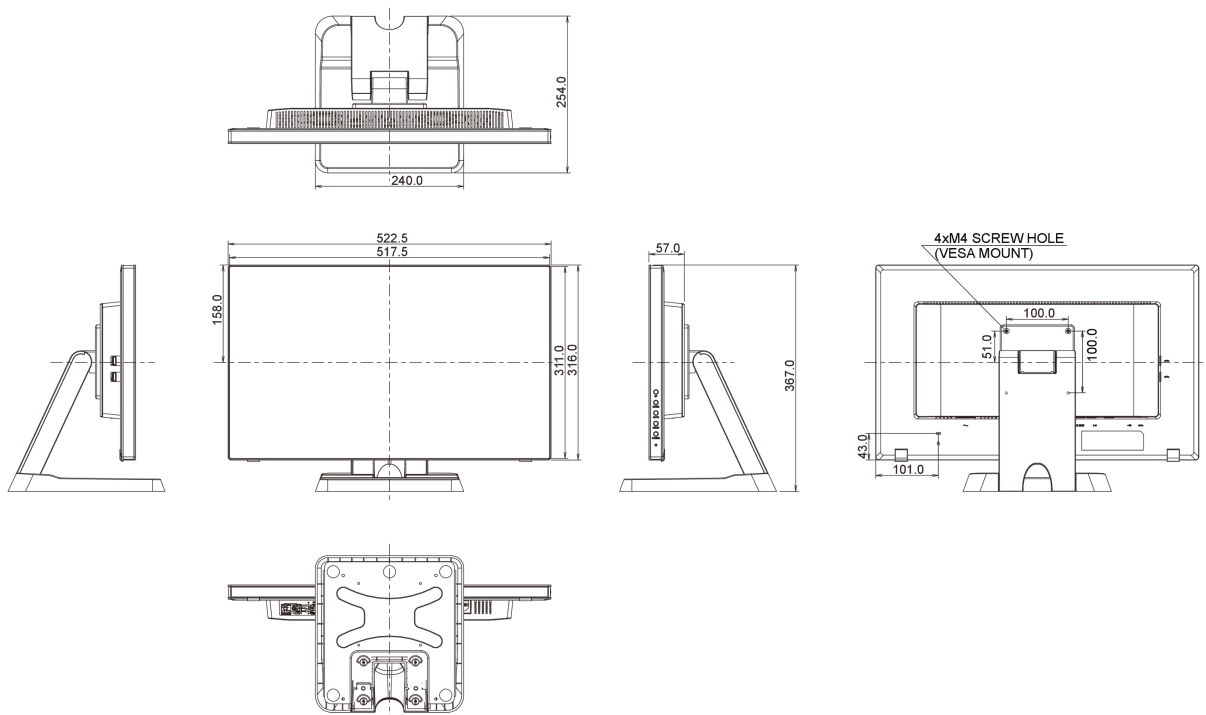

10 MÉRETEK / SÚLY

Termék méretei Sz x H x M

522.5 x 367 x 254mm

Súly (doboz nélkül)

5.8kg

EAN kód

4948570114979

All trademarks and registered trademarks acknowledged. E & O E. Specification subject to change without notice. All LCD's comply with ISO-9241-307:2008 in connection with pixel defects.