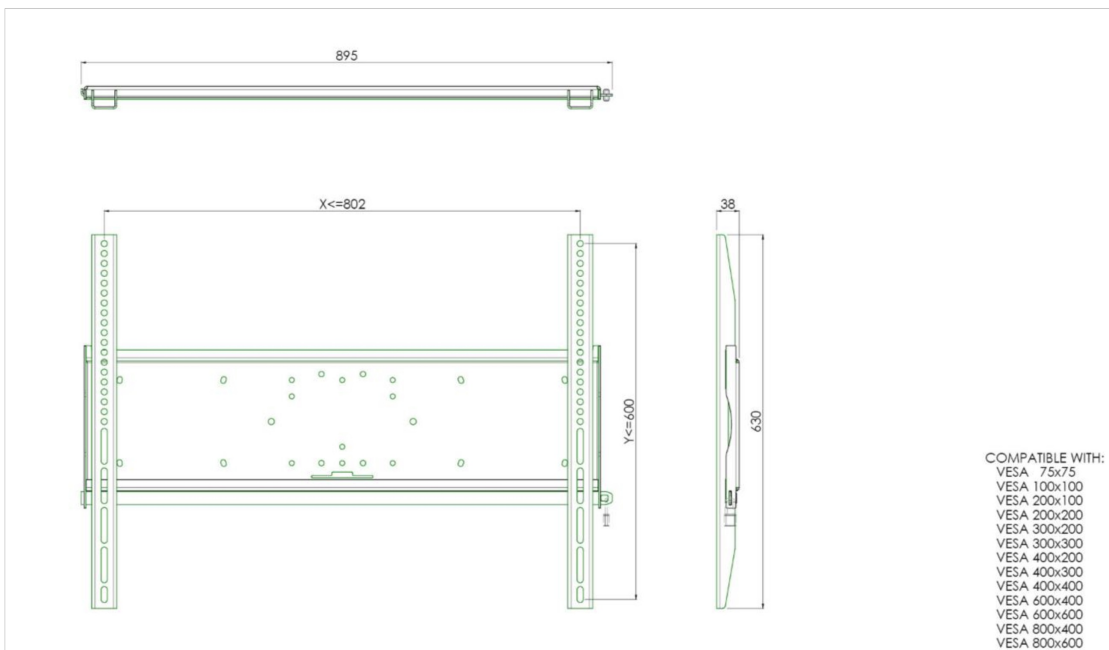

### Universal wall mount, max 800x600mm. 125kg

All universal wall mounts are VESA compatible. Besides wall mounting, our wall mounts can be used for ceiling mounting in combination with a tube set, and directly fastened to the stands thanks to its 170x140mm mounting pattern. The mounts include fastening material to secure the mount to the display. Furthermore they include a safety bar or fixation, offering you protection from theft; a padlock is to be added separately.

#### 01 ESPECIFICACIÓN TÉCNICA

Peso máximo	125kg / monitor
VESA minimum	75 x 75mm
VESA maximum	800 x 600mm

02 DIMENSIONES / PESO

Peso (sin caja)

9kg

*All trademarks and registered trademarks acknowledged. E & O E. Specification subject to change without notice. All LCD's comply with ISO-9241-307:2008 in connection with pixel defects.*