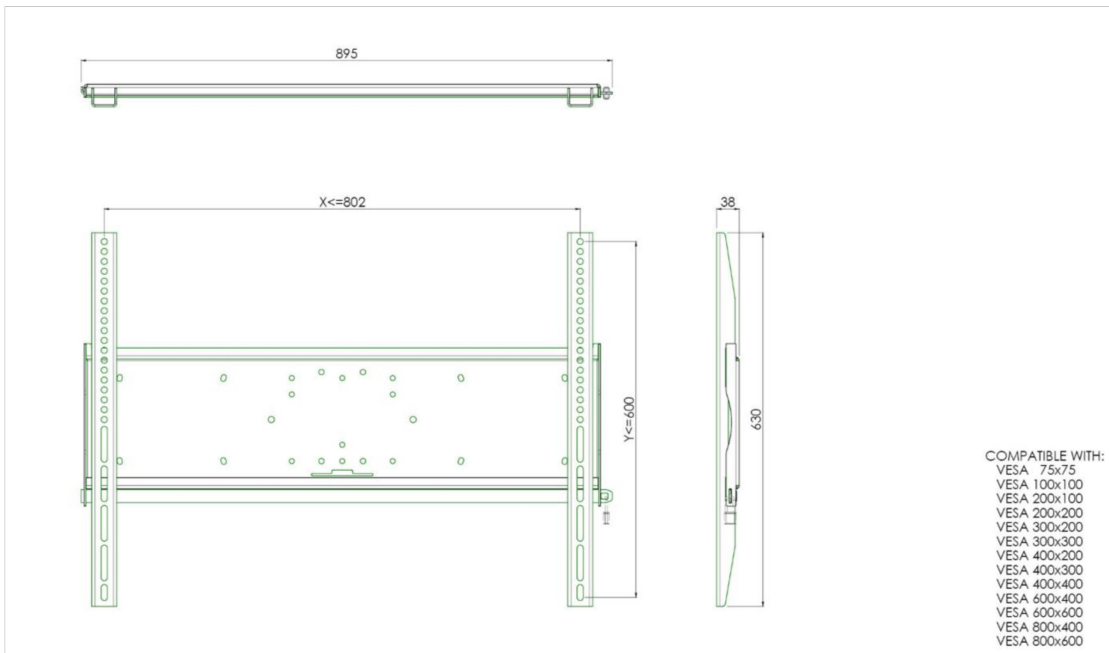

### Universal wall mount, max 800x600mm. 125kg

All universal wall mounts are VESA compatible. Besides wall mounting, our wall mounts can be used for ceiling mounting in combination with a tube set, and directly fastened to the stands thanks to its 170x140mm mounting pattern. The mounts include fastening material to secure the mount to the display. Furthermore they include a safety bar or fixation, offering you protection from theft; a padlock is to be added separately.

#### 01 ESPECIFICACIÓN TÉCNICA

Peso máximo	125kg / monitor
VESA minimum	75 x 75mm
VESA maximum	800 x 600mm

02 DIMENSIONES / PESO

Peso (sin caja)

9kg

*All trademarks and registered trademarks acknowledged. E & O E. Specification subject to change without notice. All LCD's comply with ISO-9241-307:2008 in connection with pixel defects.*