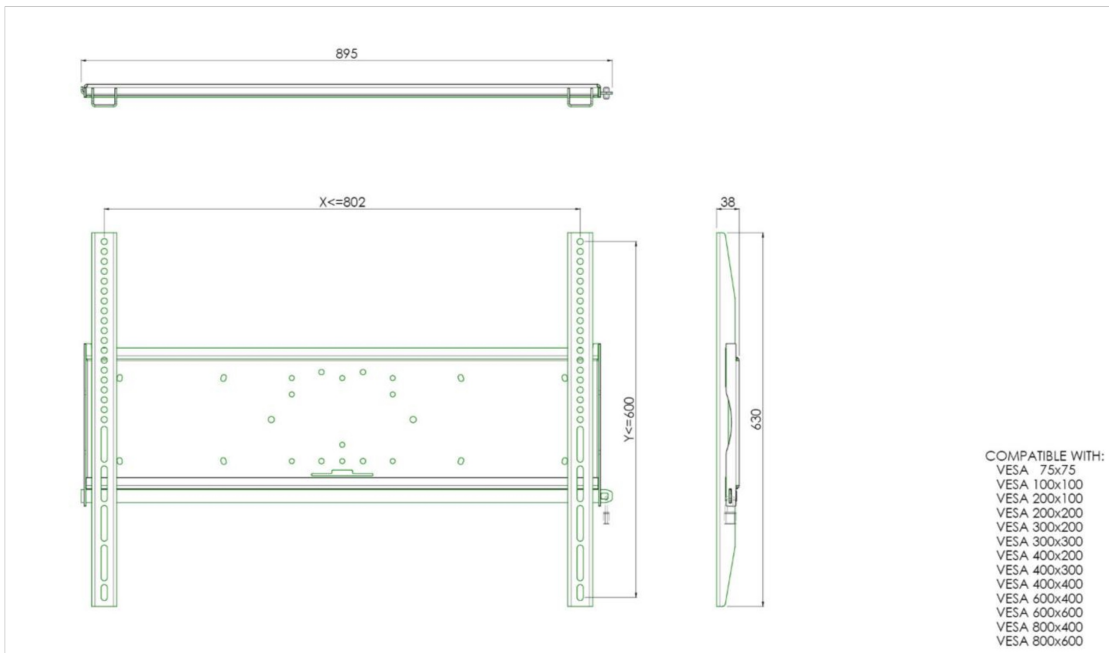

Universal wall mount, max 800x600mm. 125kg

All universal wall mounts are VESA compatible. Besides wall mounting, our wall mounts can be used for ceiling mounting in combination with a tube set, and directly fastened to the stands thanks to its 170x140mm mounting pattern. The mounts include fastening material to secure the mount to the display. Furthermore they include a safety bar or fixation, offering you protection from theft; a padlock is to be added separately.

01 SPECIFICHE TECNICHE

Peso massimo	125kg / monitore
VESA minimo	75 x 75mm
VESA massimo	800 x 600mm

02 DIMENSIONI / PESO

Peso (netto)

9kg

Tutti i marchi e i marchi registrati citati. E & O E. Specifiche soggette a modifiche senza preavviso. Tutti i display LCD è conforme alla norma ISO-9241-307:2008 in connessione con difetti dei pixel.