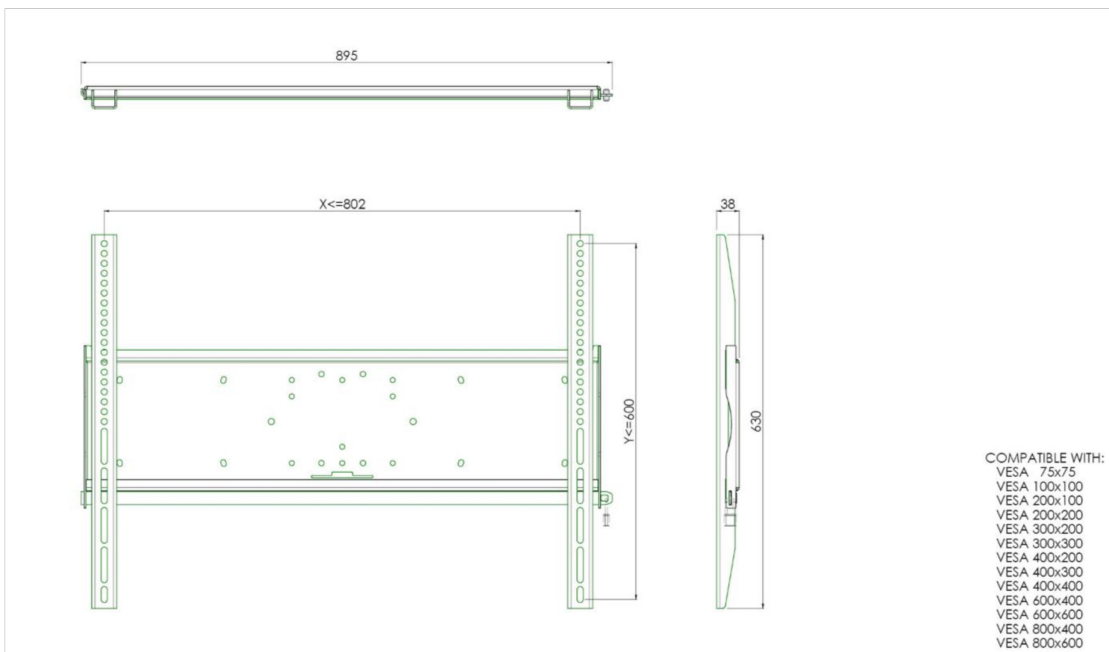

Universal wall mount, max 800x600mm. 125kg

All universal wall mounts are VESA compatible. Besides wall mounting, our wall mounts can be used for ceiling mounting in combination with a tube set, and directly fastened to the stands thanks to its 170x140mm mounting pattern. The mounts include fastening material to secure the mount to the display. Furthermore they include a safety bar or fixation, offering you protection from theft; a padlock is to be added separately.

01 SPECIFICHE TECNICHE

Peso massimo	125kg / monitore
VESA minimo	75 x 75mm
VESA massimo	800 x 600mm

02 DIMENSIONI / PESO

Peso (netto)

9kg

Tutti i marchi e i marchi registrati citati. E & O E. Specifiche soggette a modifiche senza preavviso. Tutti i display LCD è conforme alla norma ISO-9241-307:2008 in connessione con difetti dei pixel.