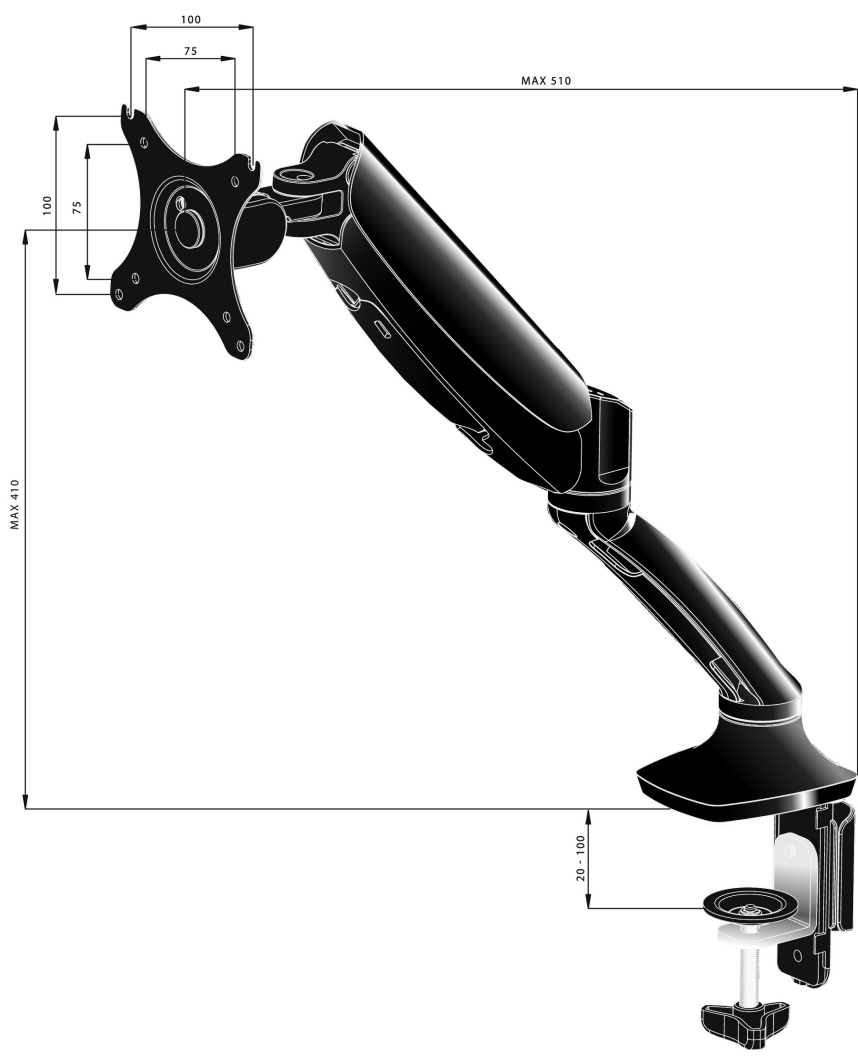

Sleek and stylish single gas spring arm

The iiyama DS3001C-B1 is a desk mount (grommet or clamp) for flat screens up to 27". Using the arm guarantees you gain additional space on your desk and the cable management system helps to keep the workplace tidy. But more importantly, offering broad adjustment capabilities including tilt, swivel, height and rotation, the arm makes sure you can easily adjust the screen position to your preferences assuring ergonomic body posture.

01 ESPECIFICACIÓN TÉCNICA

Tipo	gas spring desk mount for desktop monitor
Número de pantallas	1
Soporte de escritorio	desk clamp or desk grommet
Tamaño de pantalla	10" - 27"
Ajuste de altura	0 - 410mm
Rotación de pantalla	PIVOT 90°
inclinación	-85° - 15°
giro	360°
Peso máximo	5kg / monitor
VESA minimum	75 x 75mm
VESA maximum	100 x 100mm

02 DIMENSIONES / PESO

Código EAN

4948570032105

All trademarks and registered trademarks acknowledged. E & O E. Specification subject to change without notice. All LCD's comply with ISO-9241-307:2008 in connection with pixel defects.