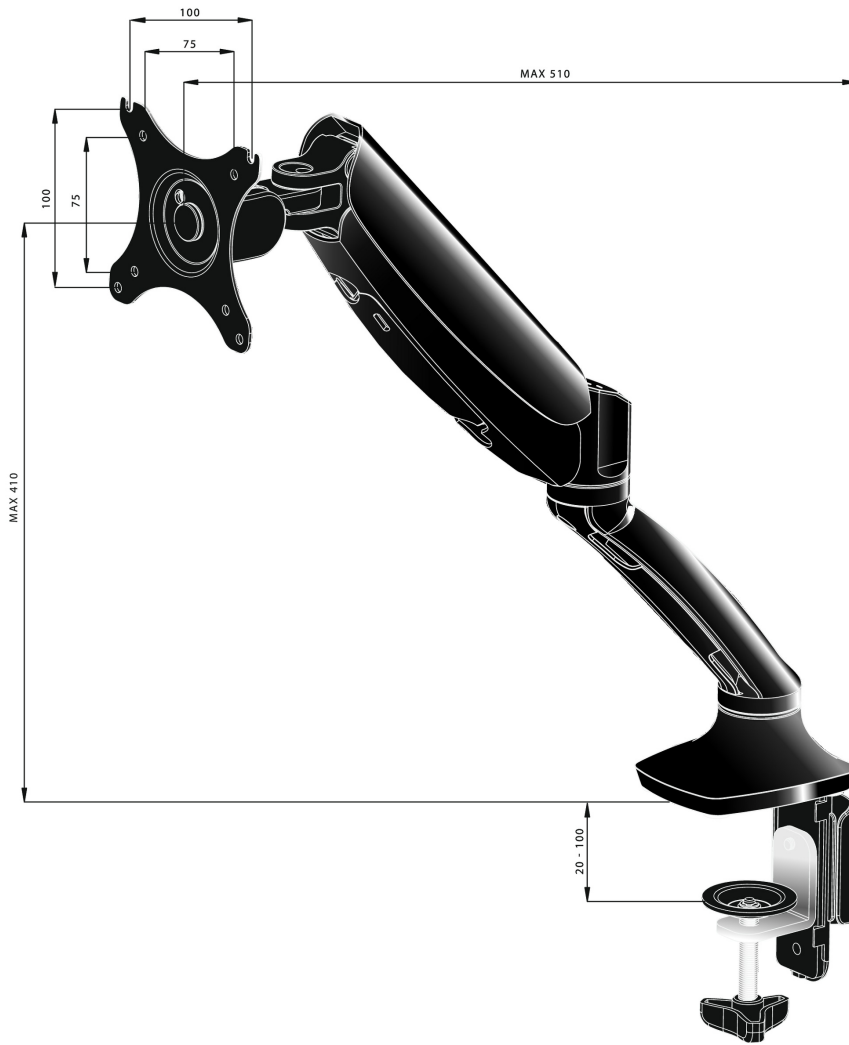

Sleek and stylish single gas spring arm

The iiyama DS3001C-B1 is a desk mount (grommet or clamp) for flat screens up to 27". Using the arm guarantees you gain additional space on your desk and the cable management system helps to keep the workplace tidy. But more importantly, offering broad adjustment capabilities including tilt, swivel, height and rotation, the arm makes sure you can easily adjust the screen position to your preferences assuring ergonomic body posture.

01 ESPECIFICACIÓN TÉCNICA

Tipo	gas spring desk mount for desktop monitor
Número de pantallas	1
Soporte de escritorio	desk clamp or desk grommet
Tamaño de pantalla	10" - 27"
Ajuste de altura	0 - 410mm
Rotación de pantalla	PIVOT 90°
inclinación	-85° - 15°
giro	360°
Peso máximo	5kg / monitor
VESA minimum	75 x 75mm
VESA maximum	100 x 100mm

02 DIMENSIONES / PESO

Código EAN

4948570032105

All trademarks and registered trademarks acknowledged. E & O E. Specification subject to change without notice. All LCD's comply with ISO-9241-307:2008 in connection with pixel defects.