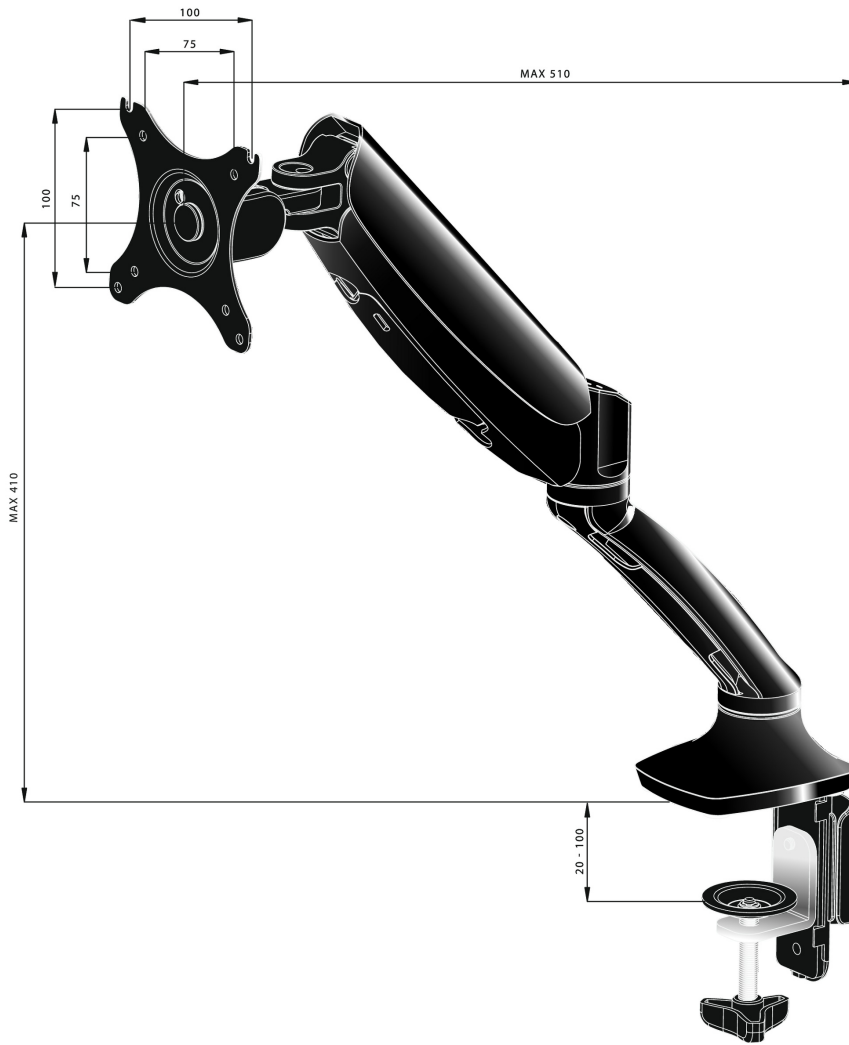

Sleek and stylish single gas spring monitor arm

The iiyama DS3001C-B1 is a desk mount (grommet or clamp) for flat screens up to 27". Using the monitor arm guarantees you gain additional space on your desk and the cable management system helps to keep the workplace tidy. But more importantly, offering broad adjustment capabilities including tilt, swivel, height and rotation, the arm makes sure you can easily adjust the screen position to your preferences assuring ergonomic body posture.

01 TECHNICAL SPECIFICATION

| | |
|---------------------|---|
| Type | gas spring desk mount for desktop monitor |
| Number of screens | 1 |
| Desk monut | desk clamp or desk grommet |
| Screen size | 10" - 27" |
| Height adjustment | 0 - 410mm |
| Screen rotation | PIVOT 90° |
| Tilt | -85° - 15° |
| Swivel | 360° |
| Max weight capacity | 5kg / monitor |
| VESA minimum | 75 x 75mm |
| VESA maximum | 100 x 100mm |

02 DIMENSIONS / WEIGHT

EAN code

4948570032105

All trademarks and registered trademarks acknowledged. E & O E. Specification subject to change without notice. All LCD's comply with ISO-9241-307:2008 in connection with pixel defects.