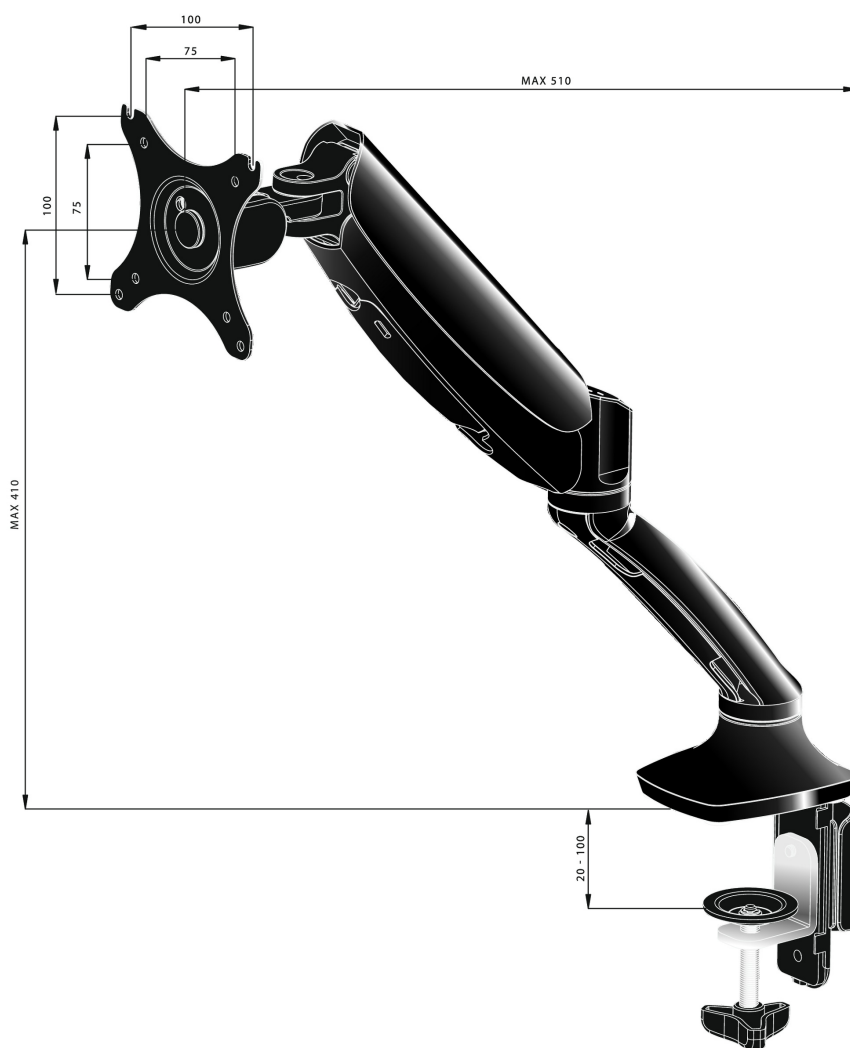

Sleek and stylish single gas spring monitor arm

The iiyama DS3001C-B1 is a desk mount (grommet or clamp) for flat screens up to 27". Using the monitor arm guarantees you gain additional space on your desk and the cable management system helps to keep the workplace tidy. But more importantly, offering broad adjustment capabilities including tilt, swivel, height and rotation, the arm makes sure you can easily adjust the screen position to your preferences assuring ergonomic body posture.

01 TECHNICAL SPECIFICATION

| | |
|---------------------|---|
| Type | gas spring desk mount for desktop monitor |
| Number of screens | 1 |
| Desk monut | desk clamp or desk grommet |
| Screen size | 10" - 27" |
| Height adjustment | 0 - 410mm |
| Screen rotation | PIVOT 90° |
| Tilt | -85° - 15° |
| Swivel | 360° |
| Max weight capacity | 5kg / monitor |
| VESA minimum | 75 x 75mm |
| VESA maximum | 100 x 100mm |

02 DIMENSIONS / WEIGHT

EAN code

4948570032105

All trademarks and registered trademarks acknowledged. E & O E. Specification subject to change without notice. All LCD's comply with ISO-9241-307:2008 in connection with pixel defects.