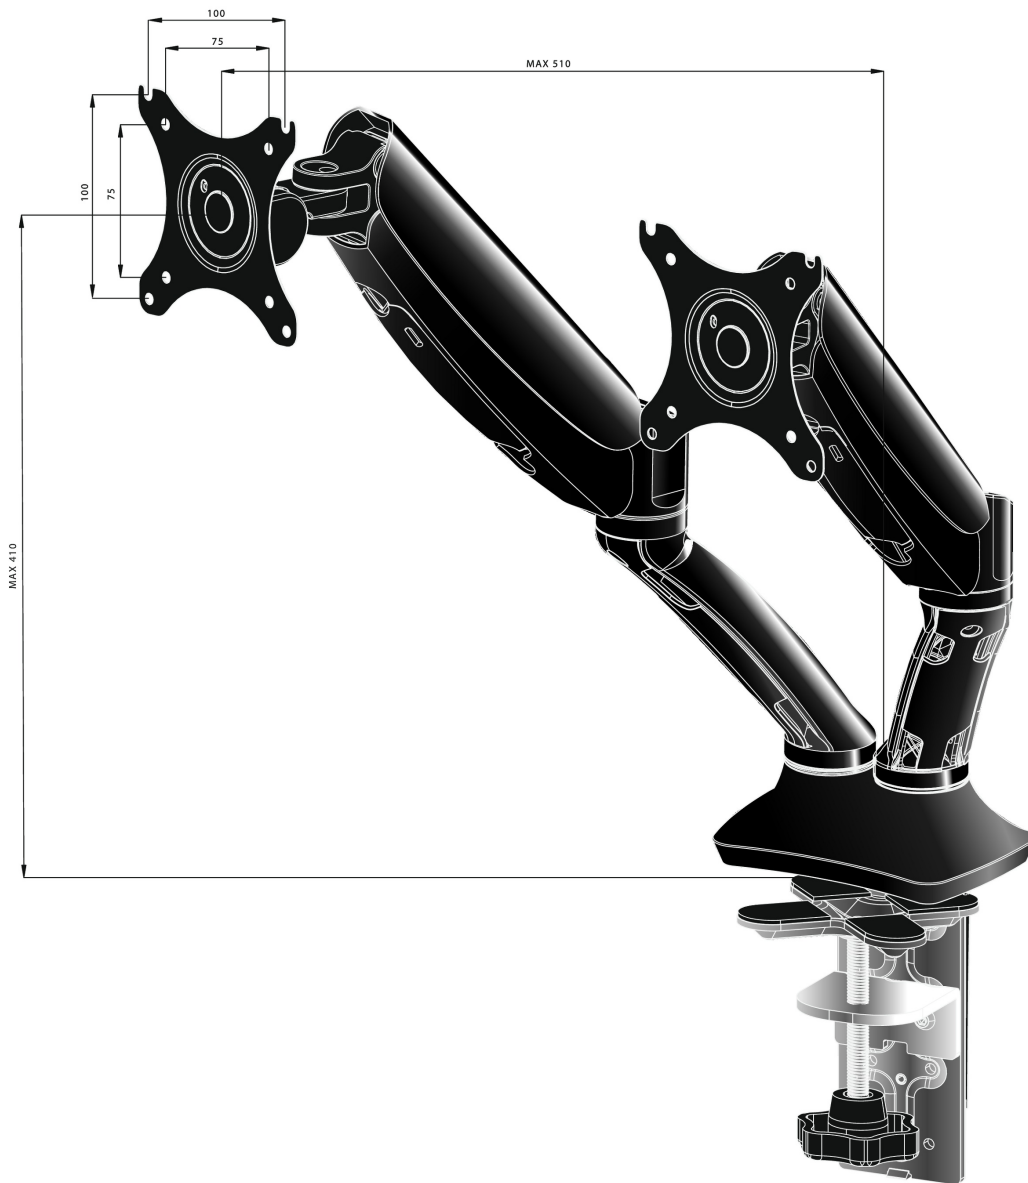

### Sleek and stylish dual gas spring monitor arm

The iiyama DS3002C-B1 is a desk mount (grommet or clamp) for two flat screens up to 27". Using the monitor arm you save space on your desk and thanks to the cable management system it is easier to keep your workplace tidy. But what is more important, offering broad adjustment capabilities including tilt, swivel, height and rotation, the dual gas spring monitor arm makes sure you can easily adjust the position of the screens to your preferences assuring an ergonomic workspace.

#### 01 TECHNICAL SPECIFICATION

Type	gas spring desk mount for desktop monitor
Number of screens	2
Desk monut	desk clamp or desk grommet
Screen size	10" - 27"
Height adjustment	0 - 410mm
Screen rotation	PIVOT 90°
Tilt	-85° - 15°
Swivel	360°
Max weight capacity	5kg / monitor
VESA minimum	75 x 75mm
VESA maximum	100 x 100mm

02 DIMENSIONS / WEIGHT

EAN code

4948570032129

All trademarks and registered trademarks acknowledged. E & O E. Specification subject to change without notice. All LCD's comply with ISO-9241-307:2008 in connection with pixel defects.