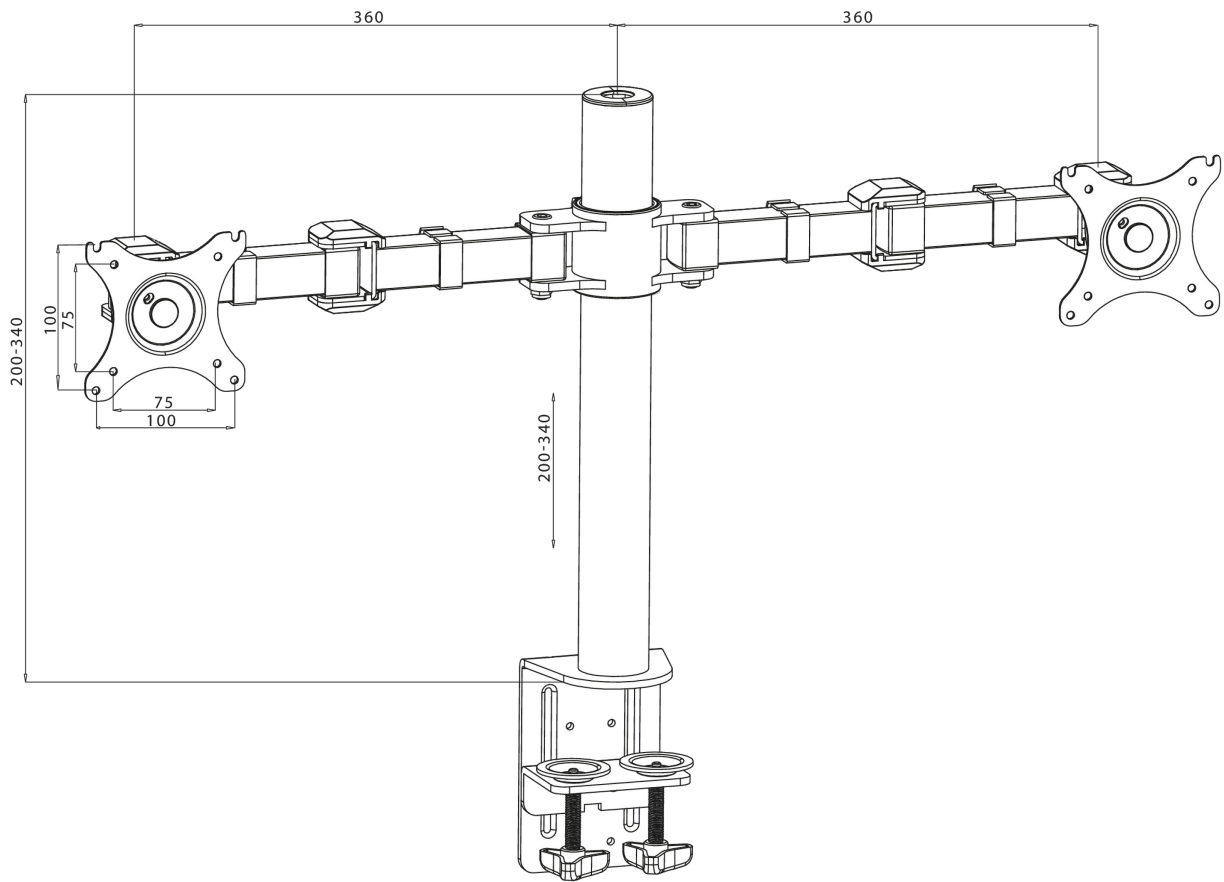

Simple and functional dual desktop arm

The iiyama DS1002C-B1 is a desk mount (clamp) for two flat screens up to 30". Thanks to the arm you can save space on your desk and the cable management system helps to keep your workplace tidy. Broad adjustment capabilities, including tilt, swivel, height and rotation, the arm offers, allow you to easily adjust the position of the screens to your preferences assuring comfortable and healthy body posture.

01 TECHNICAL SPECIFICATION

| | |
|---------------------|--------------------------------|
| Type | desk mount for desktop monitor |
| Number of screens | 2 |
| Desk monut | desk clamp |
| Screen size | 10" - 30" |
| Height adjustment | 200 - 400mm |
| Screen rotation | PIVOT 90° |
| Tilt | -85° - 15° |
| Swivel | 180° |
| Max weight capacity | 10kg / monitor |
| VESA minimum | 75 x 75mm |
| VESA maximum | 100 x 100mm |

02 DIMENSIONS / WEIGHT

EAN code

4948570032082

All trademarks and registered trademarks acknowledged. E & O E. Specification subject to change without notice. All LCD's comply with ISO-9241-307:2008 in connection with pixel defects.