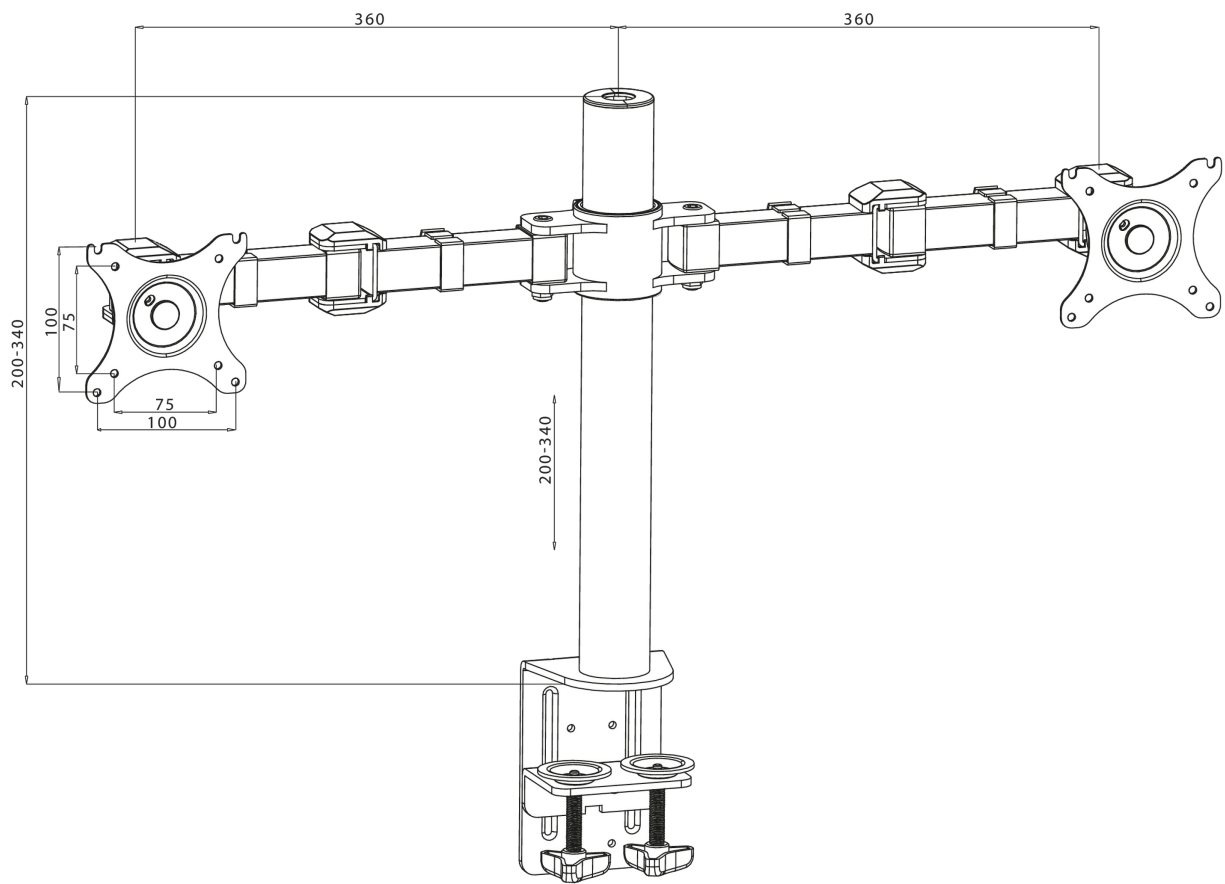

### Simple and functional dual desktop arm

The iiyama DS1002C-B1 is a desk mount (clamp) for two flat screens up to 30". Thanks to the arm you can save space on your desk and the cable management system helps to keep your workplace tidy. Broad adjustment capabilities, including tilt, swivel, height and rotation, the arm offers, allow you to easily adjust the position of the screens to your preferences assuring comfortable and healthy body posture.

#### 01 ESPECIFICACIÓN TÉCNICA

Tipo	desk mount for desktop monitor
Número de pantallas	2
Soporte de escritorio	desk clamp
Tamaño de pantalla	10" - 30"
Ajuste de altura	200 - 400mm
Rotación de pantalla	PIVOT 90°
inclinación	-85° - 15°
giro	180°
Peso máximo	10kg / monitor
VESA minimum	75 x 75mm
VESA maximum	100 x 100mm

## 02 DIMENSIONES / PESO

Código EAN

4948570032082

*All trademarks and registered trademarks acknowledged. E & O E. Specification subject to change without notice. All LCD's comply with ISO-9241-307:2008 in connection with pixel defects.*