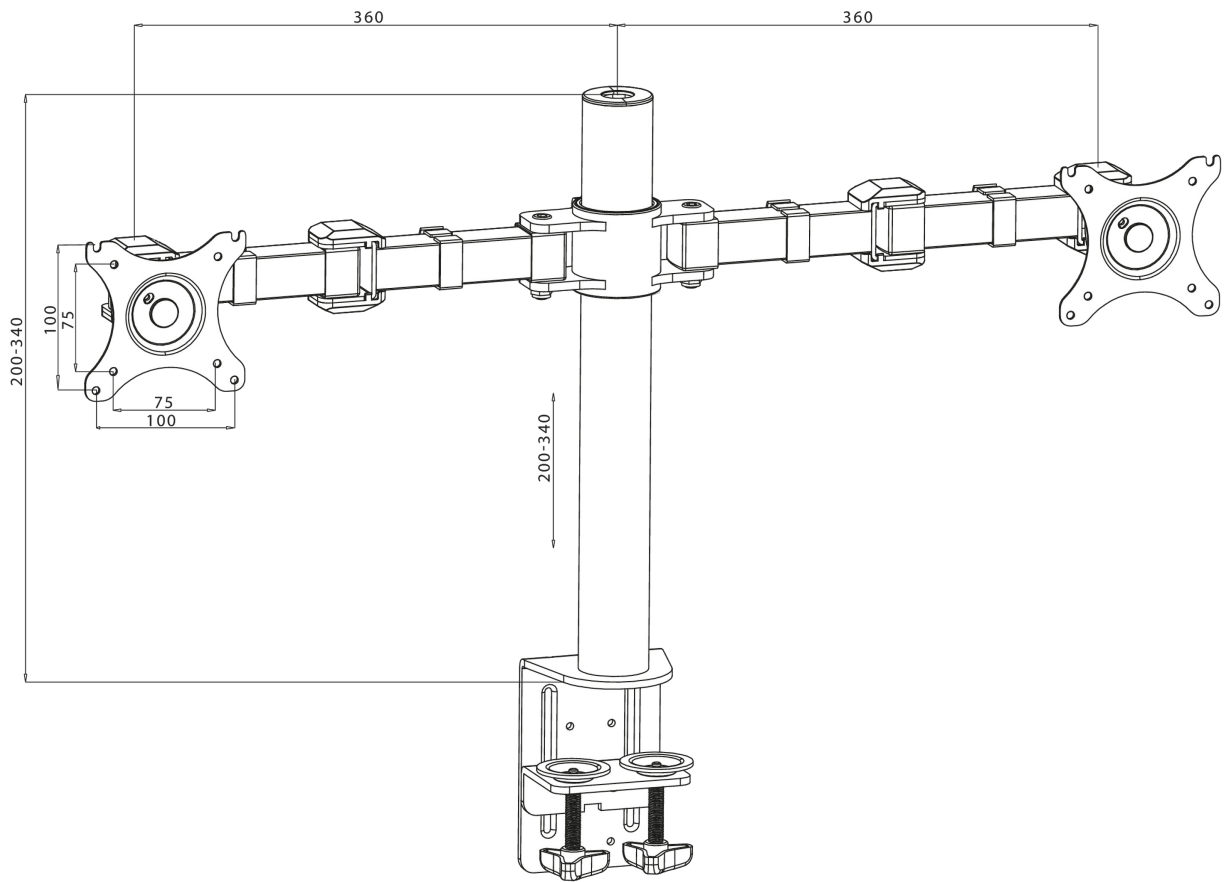

### Simple and functional dual desktop arm

The iiyama DS1002C-B1 is a desk mount (clamp) for two flat screens up to 30". Thanks to the arm you can save space on your desk and the cable management system helps to keep your workplace tidy. Broad adjustment capabilities, including tilt, swivel, height and rotation, the arm offers, allow you to easily adjust the position of the screens to your preferences assuring comfortable and healthy body posture.

#### 01 ESPECIFICACIÓN TÉCNICA

Tipo	desk mount for desktop monitor
Número de pantallas	2
Soporte de escritorio	desk clamp
Tamaño de pantalla	10" - 30"
Ajuste de altura	200 - 400mm
Rotación de pantalla	PIVOT 90°
inclinación	-85° - 15°
giro	180°
Peso máximo	10kg / monitor
VESA minimum	75 x 75mm
VESA maximum	100 x 100mm

## 02 DIMENSIONES / PESO

Código EAN

4948570032082

*All trademarks and registered trademarks acknowledged. E & O E. Specification subject to change without notice. All LCD's comply with ISO-9241-307:2008 in connection with pixel defects.*