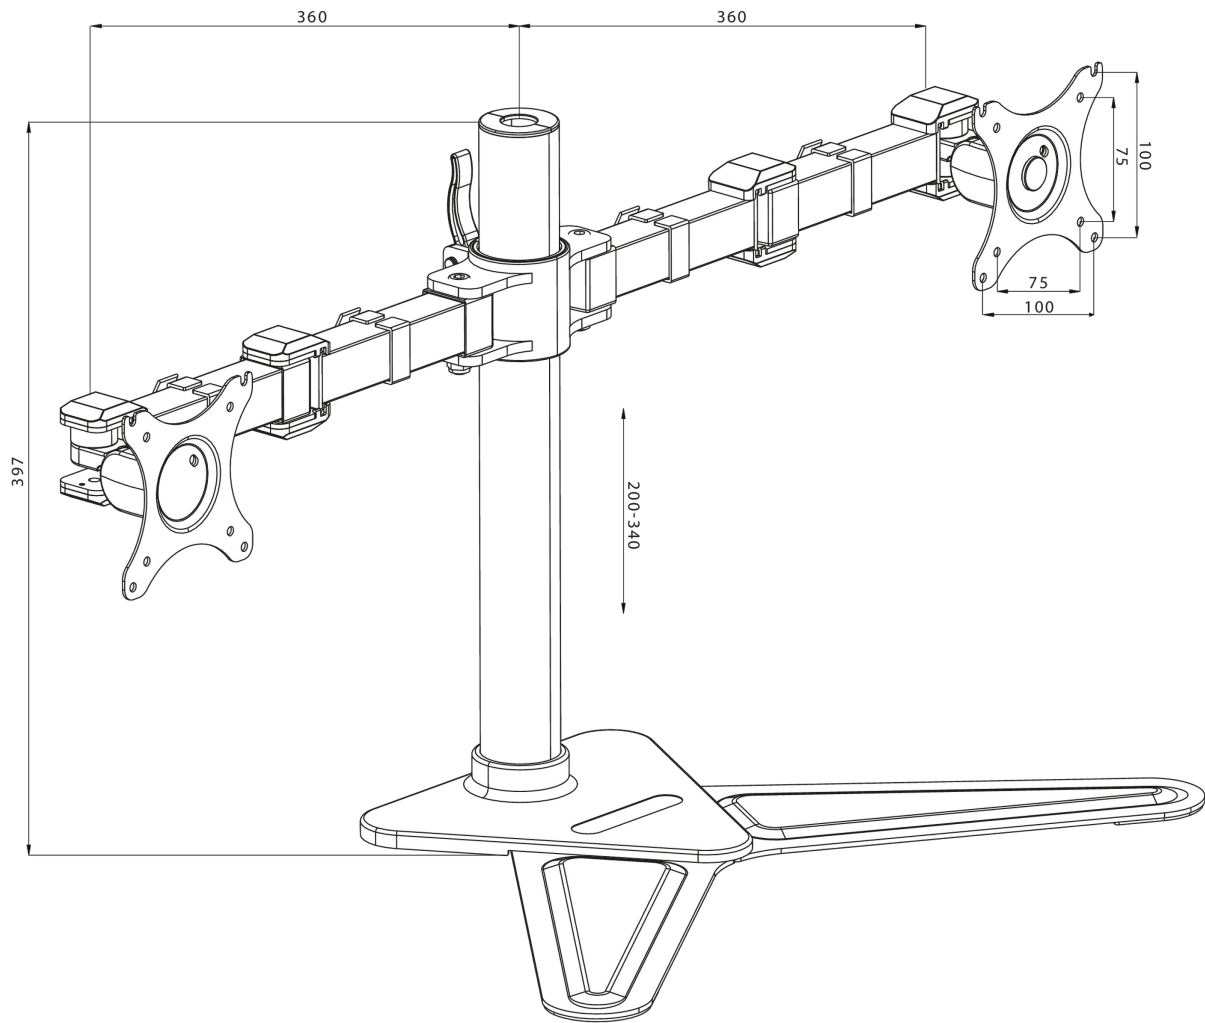

### Comfortable dual desktop stand

The iiyama DS1002D-B1 is a desk mount stand for two flat screens up to 30". The monitor arm allows you to save space on your desk reducing the number of stands to one only and the cable management system makes it easier to keep your workplace tidy. The easy to set-up stand offers broad adjustment capabilities, including tilt, swivel, height and rotation, so you can easily adjust the position of both screens to your preferences assuring comfortable and healthy body posture.

#### 01 TECHNICAL SPECIFICATION

Type	desk stand for desktop monitor
Number of screens	2
Desk monut	stand
Screen size	10" - 30"
Height adjustment	200 - 340mm
Screen rotation	PIVOT 90°
Tilt	-85° - 15°
Swivel	180°
Max weight capacity	10kg / monitor
VESA minimum	75 x 75mm
VESA maximum	100 x 100mm

## 02 DIMENSIONS / WEIGHT

EAN code

4948570032068

All trademarks and registered trademarks acknowledged. E & O E. Specification subject to change without notice. All LCD's comply with ISO-9241-307:2008 in connection with pixel defects.