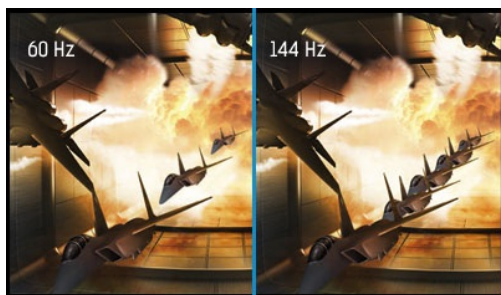

### Red Eagle – join the PRO squad

Whether you already are or are aiming to be a hardcore gamer, the 27" G-MASTER GB2760QSU known as Red Eagle is the competitive edge you need to be able to unleash your full gaming potential. Armed with FreeSync technology, 144Hz refresh rate and a blistering 1ms response time you can make split second decisions and forget about ghosting effects or smearing issues. The WQHD (2560x1440) display offers 77% more on-screen space than a standard 1920x1080 full HD monitor. The ability to adjust brightness and the dark shades with the Black Tuner delivers greater viewing performance in shadowed areas. Nothing will skip your attention. Triple input setup (DVI, HDMI, DisplayPort), speakers, headphone connector and a 3.0 USB hub are all included. So no matter which you prefer: RTS, FPS, MOBA and MMO – with the Red Eagle on your desk you are top of the gamer community food chain.