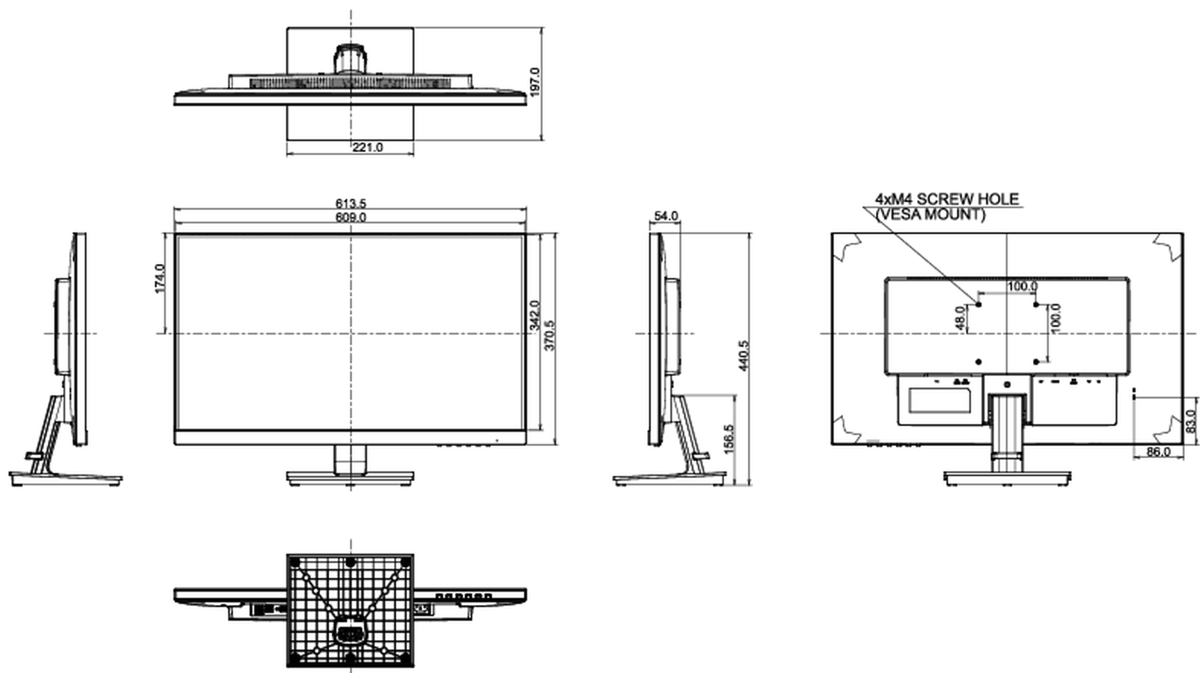

## 08 DIMENSIONS / WEIGHT

Product dimensions W x H x D	613.5 x 440.5 x 197mm
Weight (without box)	5.3kg
EAN code	4948570115365

All trademarks and registered trademarks acknowledged. E & O E. Specification subject to change without notice. All LCD's comply with ISO-9241-307:2008 in connection with pixel defects.