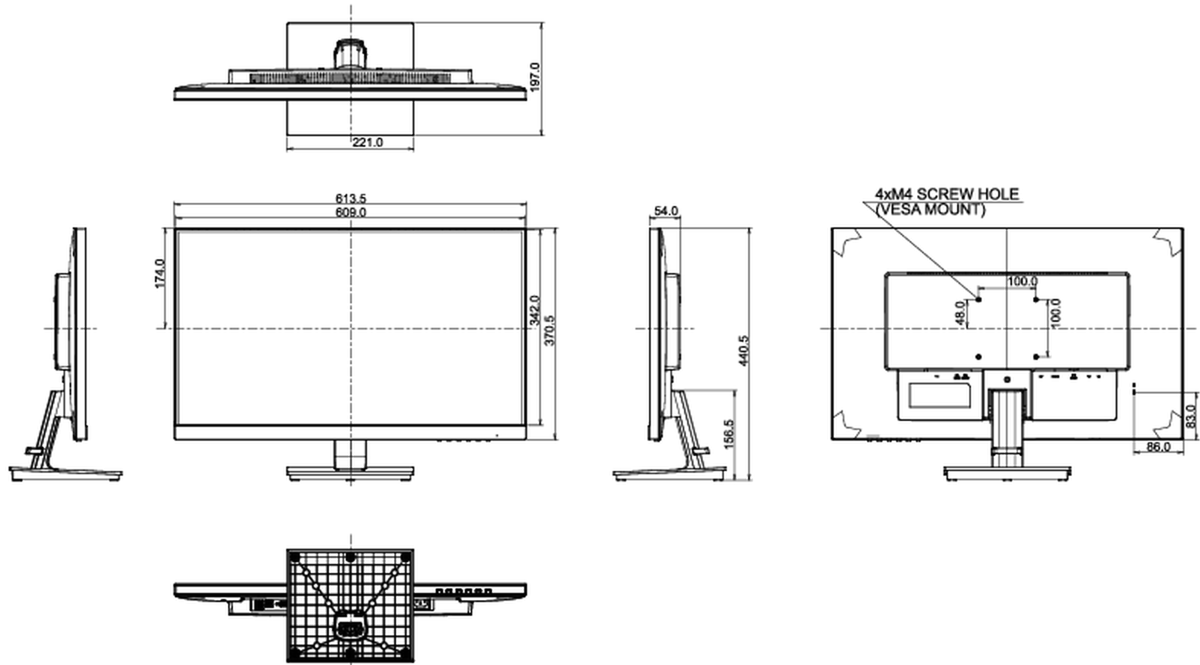

08 MÉRETEK / SÚLY

Termék méretei Sz x H x M

613.5 x 440.5 x 197mm

Súly (doboz nélkül)

5.3kg

EAN kód

4948570115365

All trademarks and registered trademarks acknowledged. E & O E. Specification subject to change without notice. All LCD's comply with ISO-9241-307:2008 in connection with pixel defects.