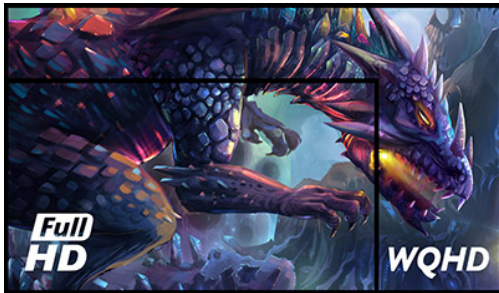

Silver Crow – enter a new dimension

The 27" G-MASTER GB2730QSU known as Silver Crow opens you to a whole new level of gaming experiences. As the 2560x1440 display offers 77% more on-screen space than a standard 1920x1080 Full HD monitor, the Silver Crow makes sure all the finest details are displayed with perfect image clarity. Nothing will skip your attention. The blue light reducer function along with the flicker free panel are the shield your eyes need to guarantee your vision remains well protected. Armed with FreeSync technology and 1ms response time the Silver Crow is ready to lead you into the toughest battles, leaving nothing to chance.

01 KIJELZŐ JELLEMZŐI

Átló	27", 68.5cm
Panel	TN LED, matte finish
Natív felbontás	2560 x 1440 @75Hz (3.7 megapixel WQHD, DisplayPort)
Képarány	16:9
Fényerő	350 cd/m ²
Statikus kontraszt	1000:1
Speciális kontraszt	80M:1
Válaszidő (GTG)	1ms
Látótér	horizontális/vertikális: 170°/160°, jobb/bal: 85°/85°, fel/le: 80°/80°
Szín támogatás	16.7mln (sRGB: 99%; NTSC: 72%)
Horizontális szinkronizálás	30 - 89kHz
Látható terület Sz x M	596.7 x 335.7mm, 23.5 x 13.2"
Pixel magasság	0.233mm
Szín	matt