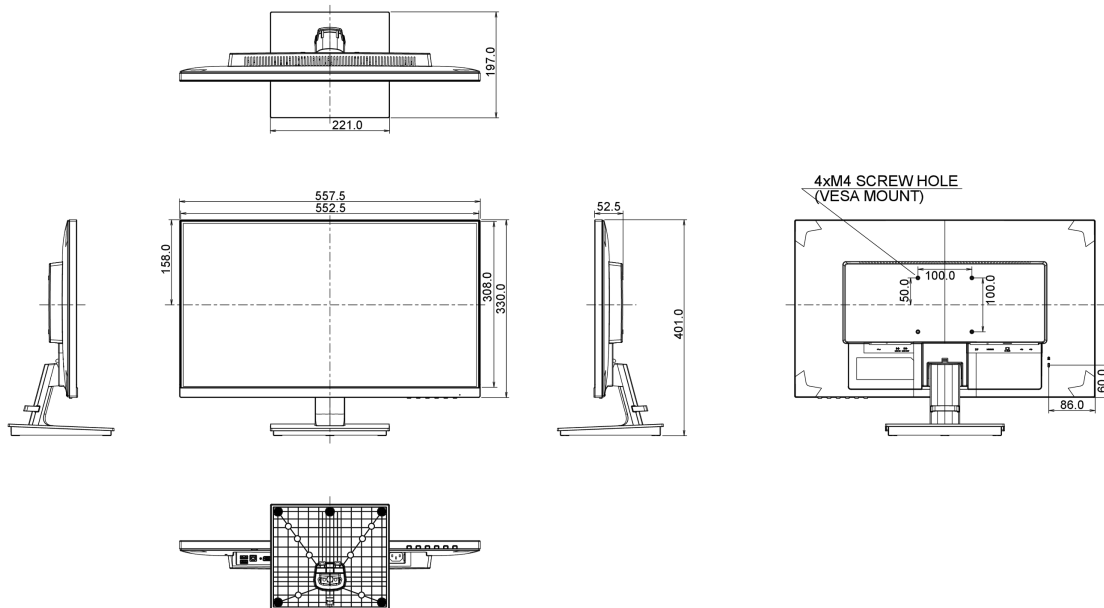

04 MECHANICAL

Display position adjustments	tilt
Tilt angle	22° up; 5° down
VESA mounting	100 x 100mm

05 ACCESSORIES INCLUDED

Cables	power, USB, HDMI
--------	------------------

Other

quick start guide, safety guide

557.5 x 401 x 197mm

Weight (without box)

4kg

EAN code

4948570115433

09 EU ENERGY EFFICIENCY LABEL

Manufacturer

iiyama