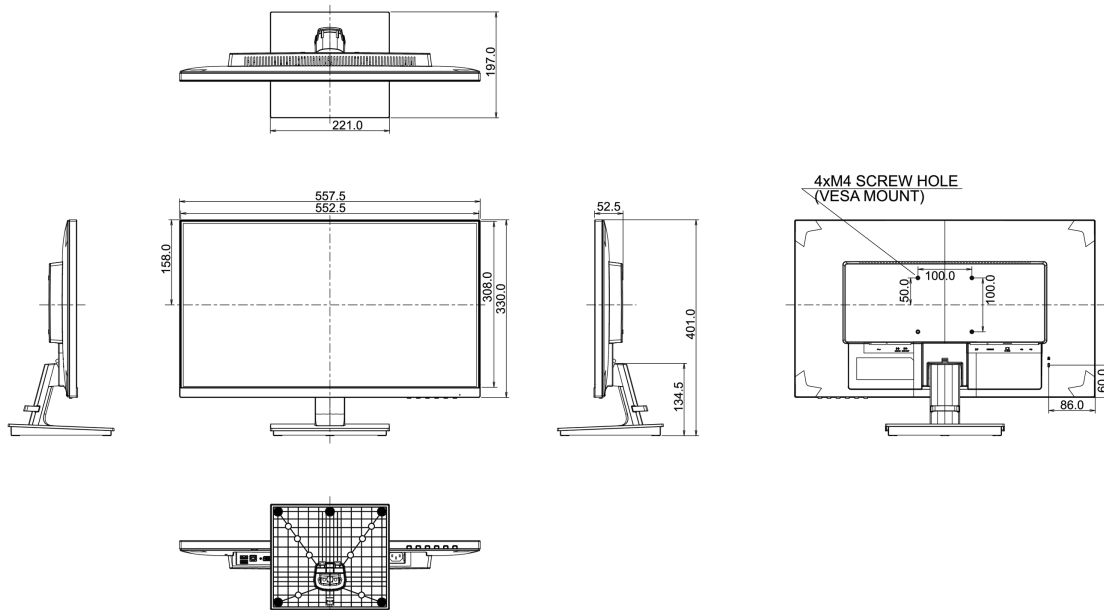

04 MECHANICAL

Display position adjustments	tilt
Tilt angle	22° up; 5° down
VESA mounting	100 x 100mm
Cable management system	yes

05 ACCESSORIES INCLUDED

Cables	power, USB, HDMI
--------	------------------

08 DIMENSIONS / WEIGHT

Product dimensions W x H x D	557.5 x 401 x 197mm
Weight (without box)	4kg
EAN code	4948570115433

All trademarks and registered trademarks acknowledged. E & O E. Specification subject to change without notice. All LCD's comply with ISO-9241-307:2008 in connection with pixel defects.