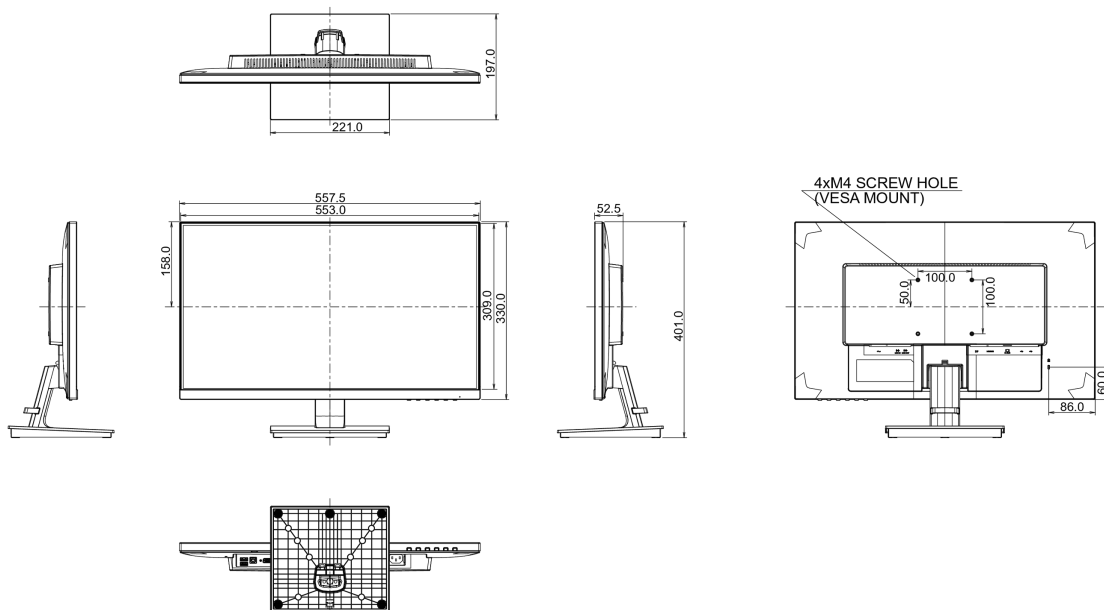

## 08 DIMENSIONS / WEIGHT

Product dimensions W x H x D

557.5 x 401 x 197mm

Weight (without box)

4kg

EAN code

4948570115433