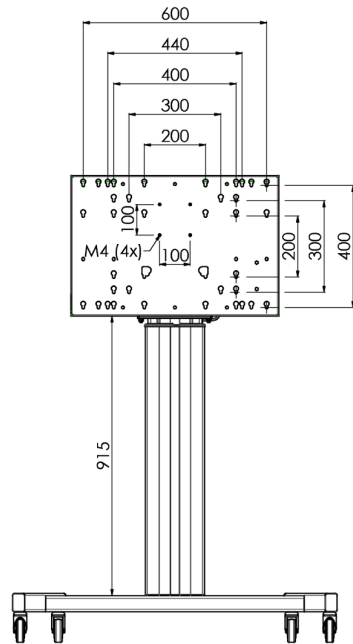

## Floor lift on wheels for large format (touch) displays up to 120 kg with lockable lid for protection

Floor lift XL on wheels for (touch) screens bigger than 65", max 120 kg A motorized trolley for touch screens up to VESA 600-400. What makes this product so unique is its screen flexibility and installation ease, within just three steps the product is installed and ready for use. This wheeled stand with electrical height adjustment has continuous and silent height adjustment and an integrated screen bracket containing most VESA patterns, making it suitable for almost every display. The embedded VESA bracket has another special feature, it can be used as support for a Desktop PC at the back. Please note: If your screen is too big (VESA 600-500/600, VESA 800-500/600 or VESA 800-400), please use the [MD 052B7288](#) adapter.

### 01 ESPECIFICACIÓN TÉCNICA

Número de pantallas	1
Tamaño de pantalla	32" - 86"
Peso máximo	120kg / monitor
VESA minimum	200 x 200mm
VESA maximum	600 x 400mm

## 02 DIMENSIONES / PESO

Producto dimensiones W x H x D

1058 x 1890.5 x 772mm

Peso (sin caja)

52kg