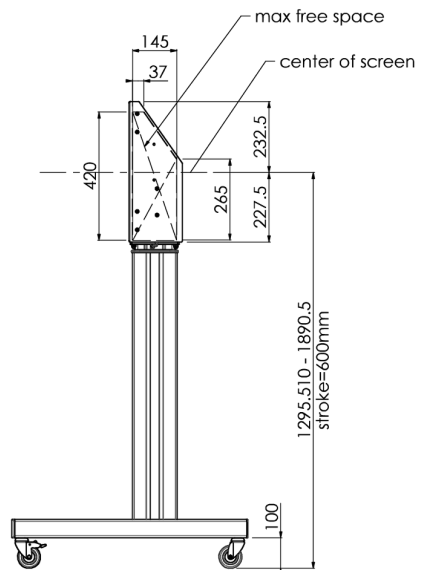

## Floor lift on wheels for large format (touch) displays up to 120 kg with lockable lid for protection

Floor lift XL on wheels for (touch) screens bigger than 65", max 120 kg A motorized trolley for touch screens up to VESA 600-400. What makes this product so unique is its screen flexibility and installation ease, within just three steps the product is installed and ready for use. This wheeled stand with electrical height adjustment has continuous and silent height adjustment and an integrated screen bracket containing most VESA patterns, making it suitable for almost every display. The embedded VESA bracket has another special feature, it can be used as support for a Desktop PC at the back. Please note: If your screen is too big (VESA 600-500/600, VESA 800-500/600 or VESA 800-400), please use the [MD 052B7288](#) adapter.

### 01 ESPECIFICACIÓN TÉCNICA

Número de pantallas	1
Tamaño de pantalla	32" - 86"
Peso máximo	120kg / monitor
VESA minimum	200 x 200mm
VESA maximum	600 x 400mm

## 02 DIMENSIONES / PESO

Producto dimensiones W x H x D

1058 x 1890.5 x 772mm

Peso (sin caja)

52kg