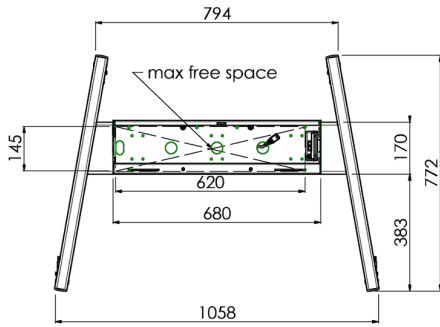

## Floor lift on wheels for large format (touch) displays up to 120 kg with lockable lid for protection

Floor lift XL on wheels for (touch) screens bigger than 65", max 120 kg A motorized trolley for touch screens up to VESA 600-400. What makes this product so unique is its screen flexibility and installation ease, within just three steps the product is installed and ready for use. This wheeled stand with electrical height adjustment has continuous and silent height adjustment and an integrated screen bracket containing most VESA patterns, making it suitable for almost every display. The embedded VESA bracket has another special feature, it can be used as support for a Desktop PC at the back. Please note: If your screen is too big (VESA 600-500/600, VESA 800-500/600 or VESA 800-400), please use the [MD 052B7288](#) adapter.

### 01 ESPECIFICACIÓN TÉCNICA

Número de pantallas	1
Tamaño de pantalla	32" - 86"
Peso máximo	120kg / monitor
VESA minimum	200 x 200mm
VESA maximum	600 x 400mm

## 02 DIMENSIONES / PESO

Producto dimensiones W x H x D

1058 x 1890.5 x 772mm

Peso (sin caja)

52kg