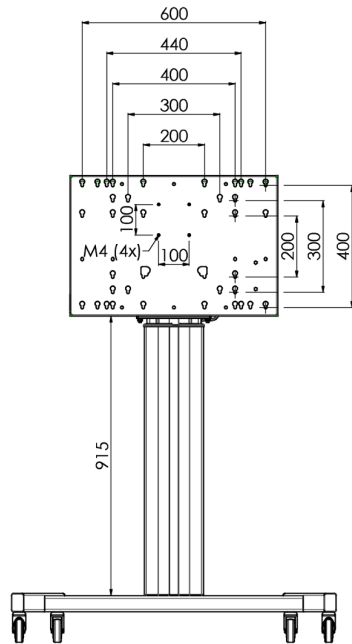

## Floor lift on wheels for large format (touch) displays up to 120 kg with lockable lid for protection

Floor lift XL on wheels for (touch) screens bigger than 65", max 120 kg A motorized trolley for touch screens up to VESA 600-400. What makes this product so unique is its screen flexibility and installation ease, within just three steps the product is installed and ready for use. This wheeled stand with electrical height adjustment has continuous and silent height adjustment and an integrated screen bracket containing most VESA patterns, making it suitable for almost every display. The embedded VESA bracket has another special feature, it can be used as support for a Desktop PC at the back. Please note: If your screen is too big (VESA 600-500/600, VESA 800-500/600 or VESA 800-400), please use the [MD 052B7288](#) adapter.

### 01 ESPECIFICACIÓN TÉCNICA

Número de pantallas	1
Tamaño de pantalla	32" - 86"
Peso máximo	120kg / monitor
VESA minimum	200 x 200mm
VESA maximum	600 x 400mm

## 02 DIMENSIONES / PESO

Producto dimensiones W x H x D

1058 x 1890.5 x 772mm

Peso (sin caja)

52kg

### 03 INFORMACIÓN RELACIONADA

Productos relacionados

[MD 063B7240](#), [MD 052B7288](#)

*All trademarks and registered trademarks acknowledged. E & O E. Specification subject to change without notice. All LCD's comply with ISO-9241-307:2008 in connection with pixel defects.*