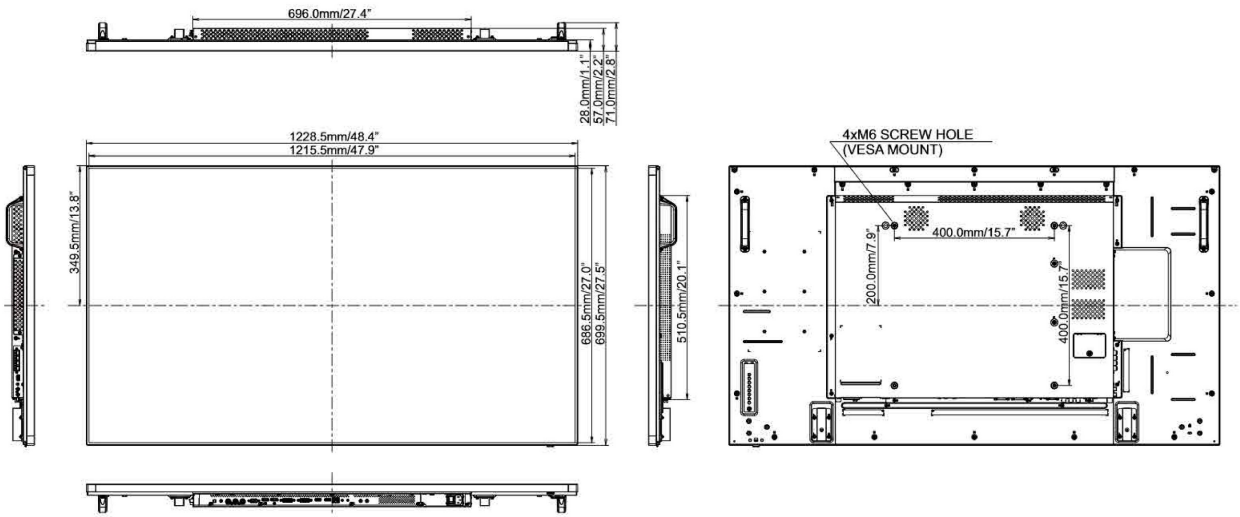

09 DIMENSIONS / WEIGHT

Product dimensions W x H x D	1228.5 x 699.5 x 71.0mm
Weight (without box)	24.7kg
EAN code	4948570115884

All trademarks and registered trademarks acknowledged. E & O E. Specification subject to change without notice. All LCD's comply with ISO-9241-307:2008 in connection with pixel defects.