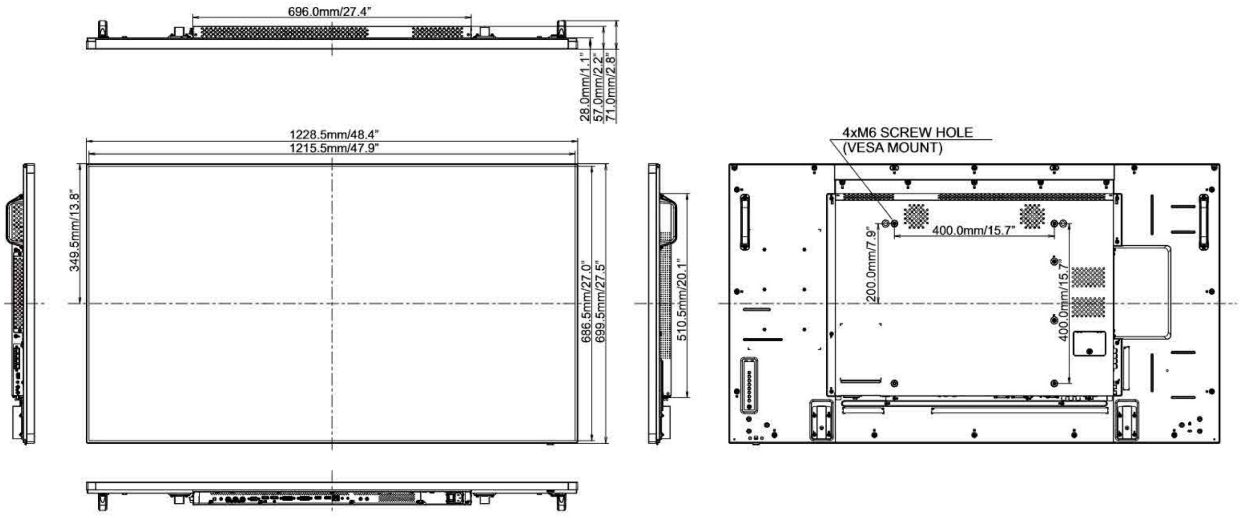

09 DIMENSIONS / WEIGHT

Product dimensions W x H x D	1228.5 x 699.5 x 71.0mm
Weight (without box)	24.7kg
EAN code	4948570115884

All trademarks and registered trademarks acknowledged. E & O E. Specification subject to change without notice. All LCD's comply with ISO-9241-307:2008 in connection with pixel defects.