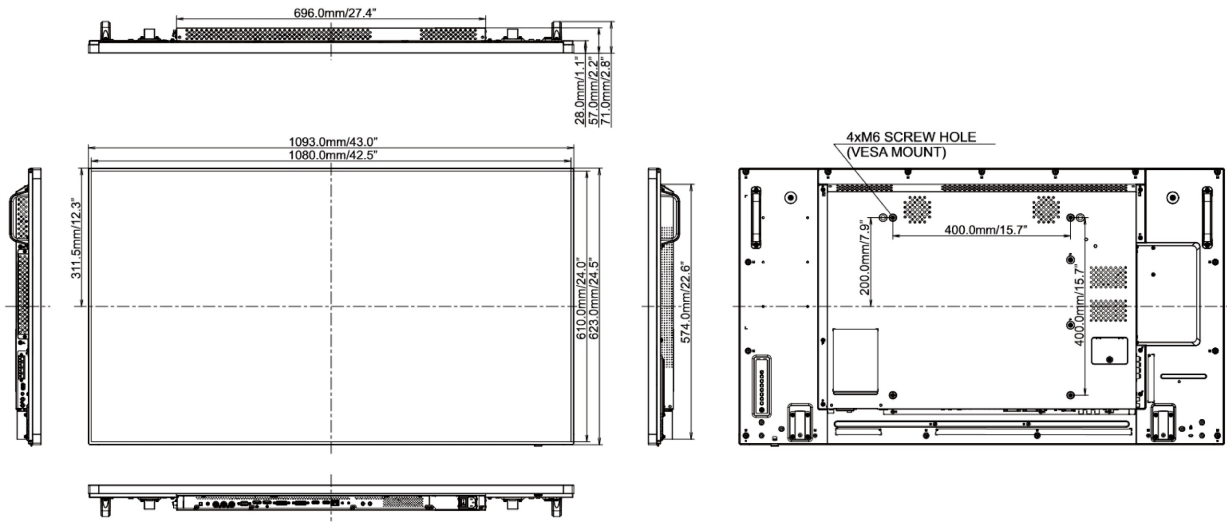

09 DIMENSIONS / WEIGHT

Product dimensions W x H x D	1093 x 623.0 x 71mm
Weight (without box)	19kg
EAN code	4948570115877

All trademarks and registered trademarks acknowledged. E & O E. Specification subject to change without notice. All LCD's comply with ISO-9241-307:2008 in connection with pixel defects.