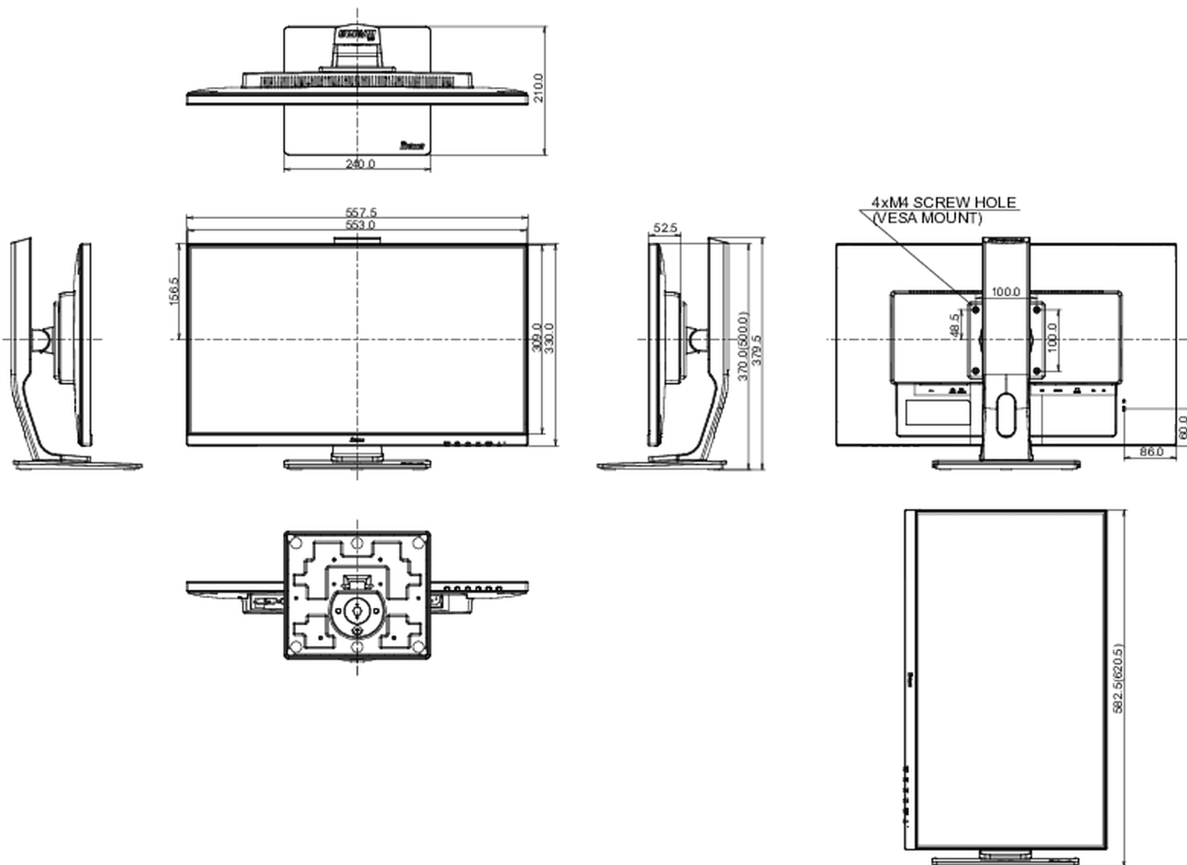

## 04 MECHANICAL

Display position adjustments	height, pivot (rotation), swivel, tilt
Height adjustment	130mm
Rotation (PIVOT function)	90°
Swivel stand	90°; 45° left; 45° right
Tilt angle	22° up; 5° down
VESA mounting	100 x 100mm

## 08 DIMENSIONS / WEIGHT

**Product dimensions W x H x D** 557.5 x 370 (500) x 210mm

**Weight (without box)** 5.6kg

**EAN code** 4948570116294

307:2008 in connection with pixel defects.

© IIYAMA CORPORATION. ALL RIGHTS RESERVED