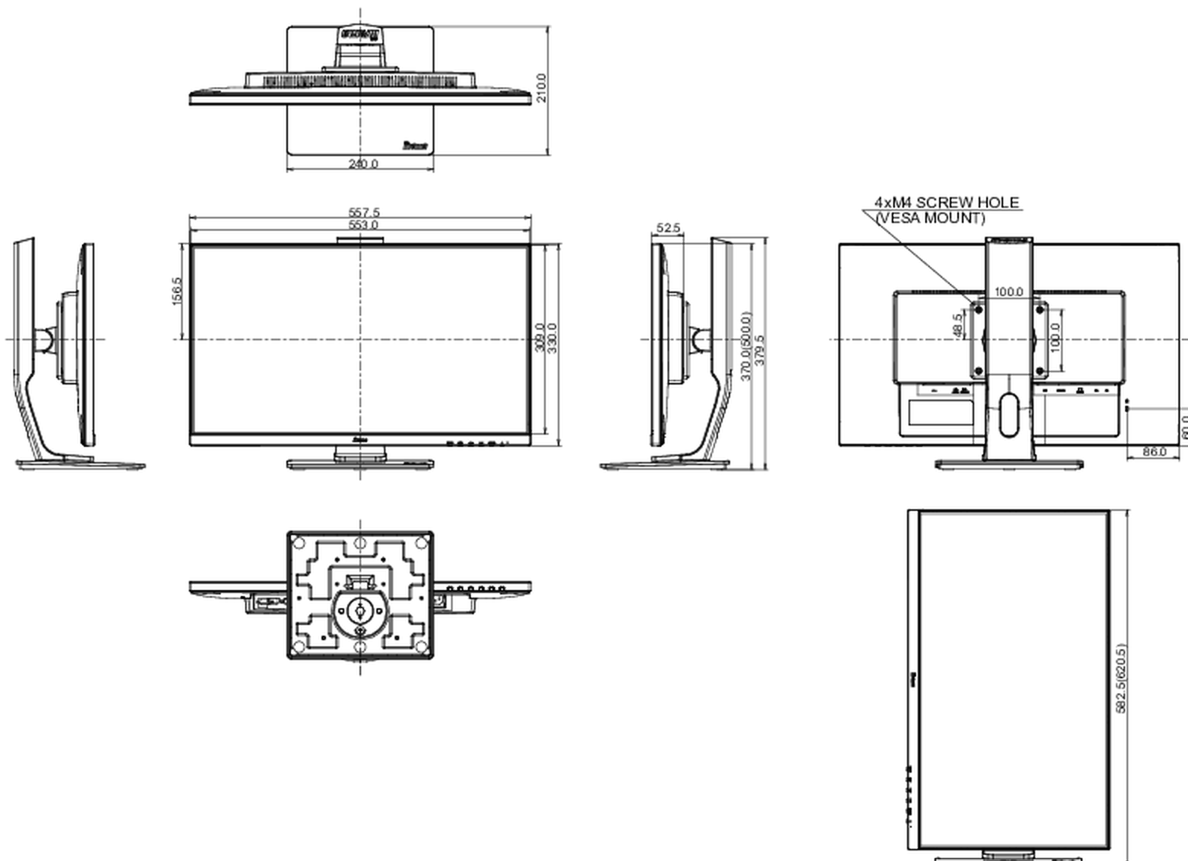

REACH SVHC iznad 0.1%: Olova

08 DIMENZIJE / TEŽINA

Dimenzije proizvoda Š x V x D 557.5 x 370 (500) x 210mm

Težina (bez kutije) 5.6kg

EAN kod 4948570116294

All trademarks and registered trademarks acknowledged. E & O E. Specification subject to change without notice. All LCD's comply with ISO-9241-307:2008 in connection with pixel defects.