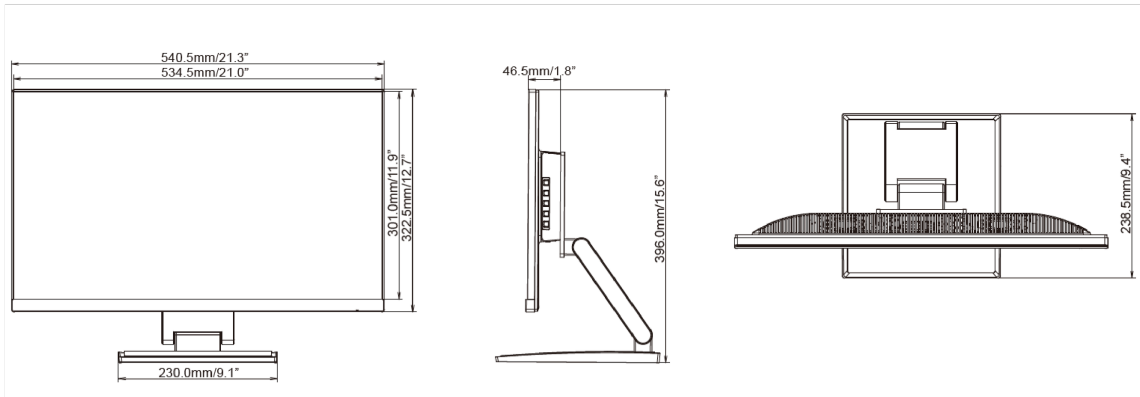

All trademarks and registered trademarks acknowledged. E & O E. Specification subject to change without notice. All LCD's comply with ISO-9241-307:2008 in connection with pixel defects.

© IYAMA CORPORATION. ALL RIGHTS RESERVED