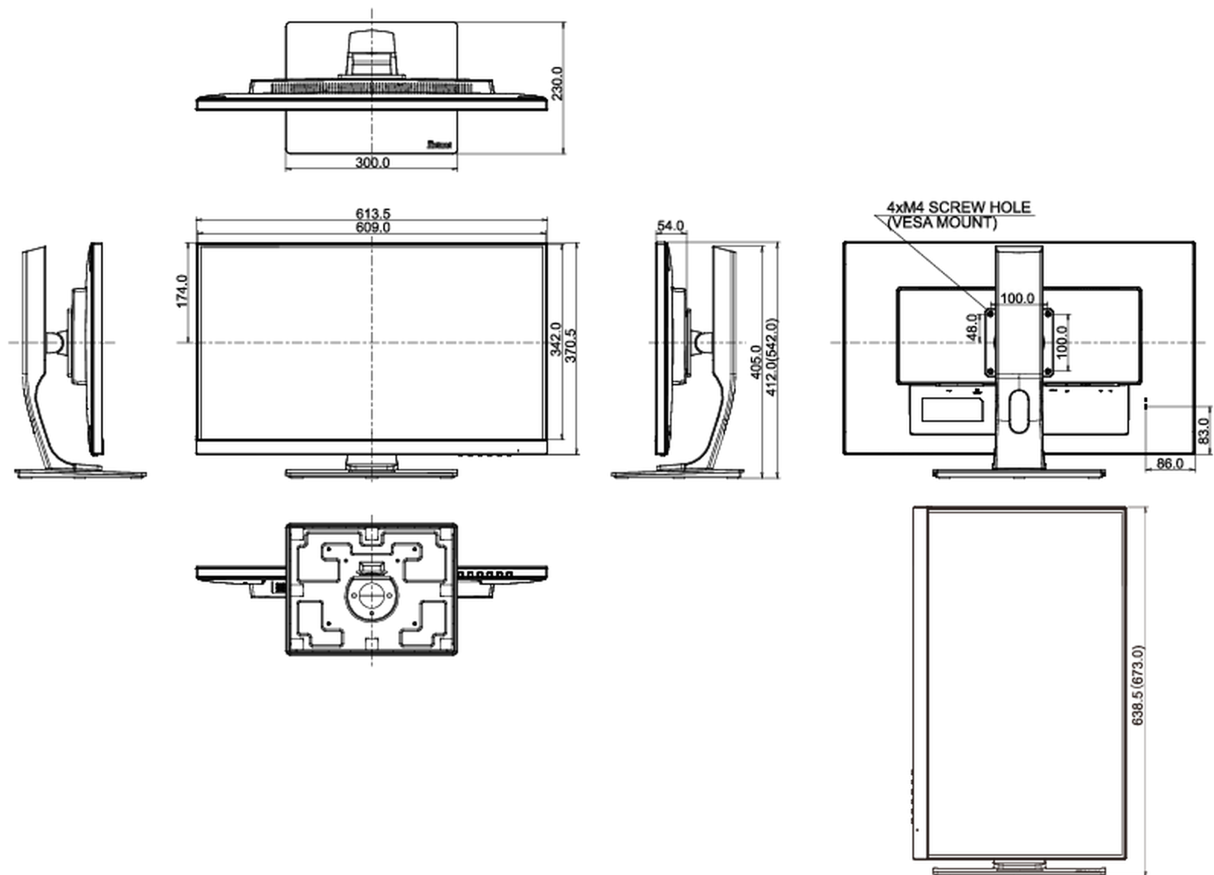

01 DISPLAY CHARACTERISTICS

Diagonal	27", 68.6cm
Panel	TN LED, matte finish
Native resolution	1920 x 1080 @144Hz (2.1 megapixel Full HD)
Aspect ratio	16:9
Panel brightness	400 cd/m ²
Static contrast	1000:1
Advanced contrast	80M:1
Response time (GTG)	1ms
Viewing zone	horizontal/vertical: 170°/160°, right/left: 85°/85°, up/down: 80°/80°
Colour support	16.7mIn (sRGB: 99%; NTSC: 72%)
Horizontal Sync	30 - 167kHz
Viewable area W x H	597.6 x 336.15mm, 23.5 x 13.2"
Pixel pitch	0.311mm
Colour	matte

04 MECHANICAL

Display position adjustments	height, pivot (rotation), swivel, tilt
Height adjustment	130mm
Rotation (PIVOT function)	90°
Swivel stand	90°; 45 ° left; 45° right
Tilt angle	22° up; 5° down
VESA mounting	100 x 100mm

REACH SVHC above 0.1%: Lead

08 DIMENSIONS / WEIGHT

Product dimensions W x H x D 613.5 x 412 (542) x 230mm

Weight (without box) 7.4kg

EAN code 4948570116409

307:2008 in connection with pixel defects.

© IIYAMA CORPORATION. ALL RIGHTS RESERVED