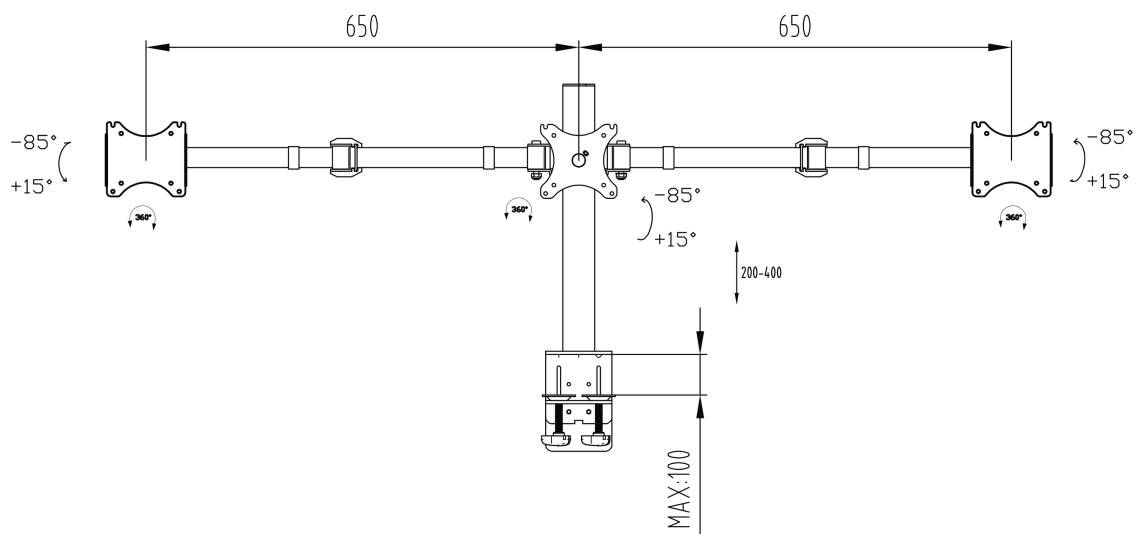

## Simple and functional triple desktop arm

The iiyama DS1003C-B1 is a desk mount for three flat screens up to 27". Thanks to the arm you can create a triple monitor setup even if your desk space is very limited, and the cable management system helps to keep your workplace tidy. Broad adjustment capabilities, including tilt, height and rotation, the arm offers, allow you to easily adjust the position of the screens to your preferences assuring comfortable and healthy body posture.

### 01 TECHNIKAI PARAMÉTEREK

Típus	desk mount for desktop monitor
Képernyők száma	3
Asztali állvány	desk clamp or desk grommet
Képernyő mérete	10" - 27"
Magasság beállítása	200 - 400mm
Képernyő elforgatása	PIVOT 90°
Maximális teherbírás	10kg / monitor
VESA minimum	75 x 75mm
VESA maximum	100 x 100mm

## 02 MÉRETEK / SÚLY

EAN kód

4948570032273

All trademarks and registered trademarks acknowledged. E & O E. Specification subject to change without notice. All LCD's comply with ISO-9241-307:2008 in connection with pixel defects.