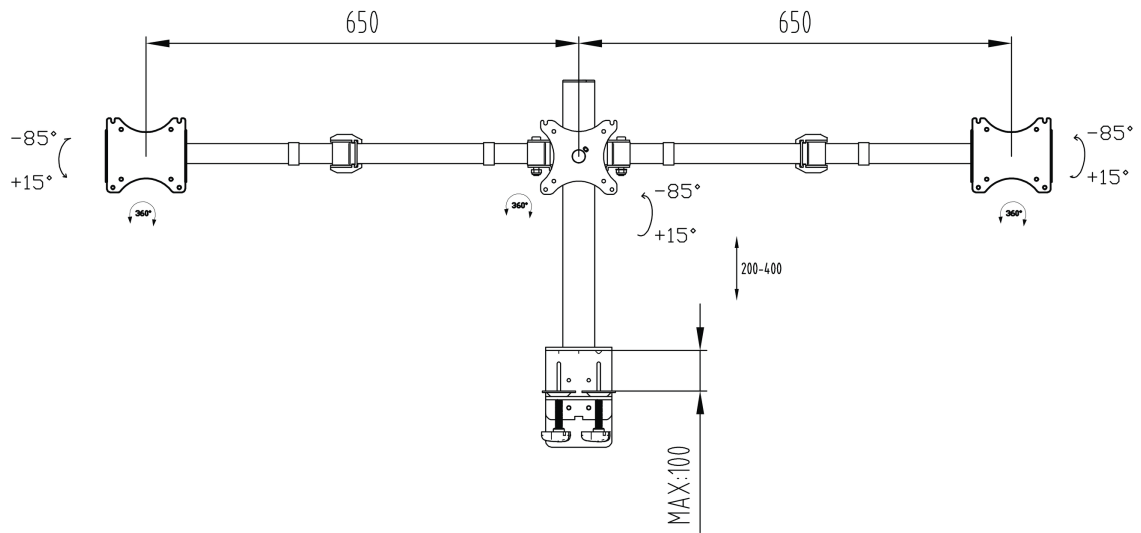

## Simple and functional triple desktop arm

The iiyama DS1003C-B1 is a desk mount for three flat screens up to 27". Thanks to the arm you can create a triple monitor setup even if your desk space is very limited, and the cable management system helps to keep your workplace tidy. Broad adjustment capabilities, including tilt, height and rotation, the arm offers, allow you to easily adjust the position of the screens to your preferences assuring comfortable and healthy body posture.

### 01 TECHNIKAI PARAMÉTEREK

Típus	desk mount for desktop monitor
Képernyők száma	3
Asztali állvány	desk clamp or desk grommet
Képernyő mérete	10" - 27"
Magasság beállítása	200 - 400mm
Képernyő elforgatása	PIVOT 90°
Maximális teherbírás	10kg / monitor
VESA minimum	75 x 75mm
VESA maximum	100 x 100mm

## 02 MÉRETEK / SÚLY

EAN kód

4948570032273

All trademarks and registered trademarks acknowledged. E & O E. Specification subject to change without notice. All LCD's comply with ISO-9241-307:2008 in connection with pixel defects.