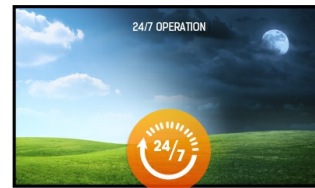

38" stretched digital signage display with 24/7 operating time, 1000cd/m² and landscape and portrait orientation

Give your sales promotions and your in-store displays maximum impact and visibility with the ProLite S3820HSB-B1. The S3820HSB is a 38" (1920x540) digital signage display that is ideally suited for retail, transportation, business and health care environments where a regular 16:9 display will not fit.

With a 24/7 operating time, landscape and portrait orientation and brightness of 1000cd/m², this display can be installed anyhow and anywhere you want, ensuring an optimal fit and maximum exposure. The S3820HSB is fanless, only weighs 8.8 kg and comes with two handles for easy handling and installation.

24/7

24/7 displeje jsou určeny pro nepřetržitý provoz.

01 CHARAKTERISTIKA OBRAZU

Úhlopříčka monitoru	38", 96.5cm
Panel	MVA LED s matnou povrchovou úpravou
Nativní rozlišení	1920 x 540 @60Hz (1.0 megapixel)
Formát obrazu	16:4.5
Jas	1000 cd/m ²
Kontrast	4000:1
Čas reakce (GTG)	8ms
Úhel sledování	horizontální/vertikální: 178°/178°, na parvo/na lefo: 89°/89°, nahoru/dolů: 89°/89°
Barevná podpora	16.7mln 8bit
Horizontalfrequenz	30 - 83kHz
Arbeitsfläche H x B	919.3 x 258.5mm, 36.2 x 10.2"
Šířka rámečků (strany, nahoře, dole)	19.1mm, 16.4mm, 25mm
Velikost bodů	0.1596 x 0.4788mm
Barva rámečku	černá, matná