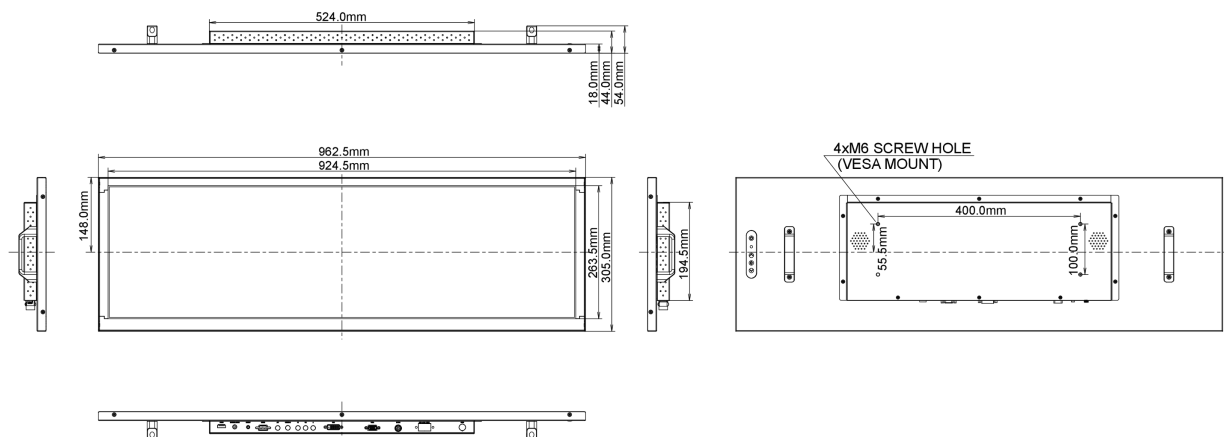

Storage temperature range - 20°C - 60°C

MTBF 100.000 hours

06 ACCESSORIES INCLUDED

Cables power, HDMI (1.8m), RS-232c

Guides quick start guide, safety guide

Other light sensor cable

07 POWER MANAGEMENT

Power supply unit external

Power supply DC 12 V

Power usage 42.5W typical, 1.5W stand by, 1.5W off mode

08 SUSTAINABILITY

Regulations CB, CE, RoHS support, ErP, WEEE, CU, REACH

REACH SVHC above 0.1%: Lead

09 DIMENSIONS / WEIGHT

Product dimensions W x H x D 962.6 x 304.9 x 54.2mm

Weight (without box) 8.8kg

EAN code 4948570116881