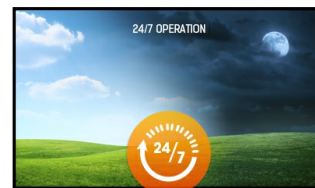

38" stretched digital signage display with 24/7 operating time, 1000cd/m² and landscape and portrait orientation

Give your sales promotions and your in-store displays maximum impact and visibility with the ProLite S3820HSB-B1. The S3820HSB is a 38" (1920x540) digital signage display that is ideally suited for retail, transportation, business and health care environments where a regular 16:9 display will not fit.

With a 24/7 operating time, landscape and portrait orientation and brightness of 1000cd/m², this display can be installed anyhow and anywhere you want, ensuring an optimal fit and maximum exposure. The S3820HSB is fanless, only weighs 8.8 kg and comes with two handles for easy handling and installation.

Full HD content

The 20-series stretched displays feature screen resolutions that are respectively 1/3 (28") and 1/2 (38") of the standard Full HD resolution (1920x1080). The content for these displays needs to be created in Full HD resolution with the part of the content that needs to be shown placed in the first 360 pixels for the S2820HSB-B1 and in the first 540 pixels for the S3820HSB-B1.

24/7

24/7 displays are designed for a continuous operation.

01 DISPLAY CHARACTERISTICS

| | |
|----------------------------------|---|
| Diagonal | 38", 96.5cm |
| Panel | MVA LED, matte finish |
| Native resolution | 1920 x 540 @60Hz (1.0 megapixel) |
| Aspect ratio | 16:4.5 |
| Panel brightness | 1000 cd/m ² |
| Static contrast | 4000:1 |
| Response time (GTG) | 8ms |
| Viewing zone | horizontal/vertical: 178°/178°, right/left: 89°/89°, up/down: 89°/89° |
| Colour support | 16.7mIn 8bit |
| Horizontal Sync | 30 - 83kHz |
| Viewable area W x H | 919.3 x 258.5mm, 36.2 x 10.2" |
| Bezel width (sides, top, bottom) | 19.1mm, 16.4mm, 25mm |
| Pixel pitch | 0.1596 x 0.4788mm |
| Bezel colour and finish | black, matte |