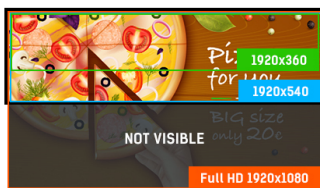

38" stretched digital signage display with 24/7 operating time, 1000cd/m² and landscape and portrait orientation

Give your sales promotions and your in-store displays maximum impact and visibility with the ProLite S3820HSB-B1. The S3820HSB is a 38" (1920x540) digital signage display that is ideally suited for retail, transportation, business and health care environments where a regular 16:9 display will not fit.

With a 24/7 operating time, landscape and portrait orientation and brightness of 1000cd/m², this display can be installed anyhow and anywhere you want, ensuring an optimal fit and maximum exposure. The S3820HSB is fanless, only weighs 8.8 kg and comes with two handles for easy handling and installation.

Full HD content

The 20-series stretched displays feature screen resolutions that are respectively 1/3 (28") and 1/2 (38") of the standard Full HD resolution (1920x1080). The content for these displays needs to be created in Full HD resolution with the part of the content that needs to be shown placed in the first 360 pixels for the S2820HSB-B1 and in the first 540 pixels for the S3820HSB-B1.

24/7

24/7 displays are designed for a continuous operation.

01 DISPLAY CHARACTERISTICS

| | |
|----------------------------------|---|
| Diagonal | 38", 96.5cm |
| Panel | MVA LED, matte finish |
| Native resolution | 1920 x 540 @60Hz (1.0 megapixel) |
| Aspect ratio | 16:4.5 |
| Panel brightness | 1000 cd/m ² |
| Static contrast | 4000:1 |
| Response time (GTG) | 8ms |
| Viewing zone | horizontal/vertical: 178°/178°, right/left: 89°/89°, up/down: 89°/89° |
| Colour support | 16.7mIn 8bit |
| Horizontal Sync | 30 - 83kHz |
| Viewable area W x H | 919.3 x 258.5mm, 36.2 x 10.2" |
| Bezel width (sides, top, bottom) | 19.1mm, 16.4mm, 25mm |
| Pixel pitch | 0.1596 x 0.4788mm |
| Bezel colour and finish | black, matte |