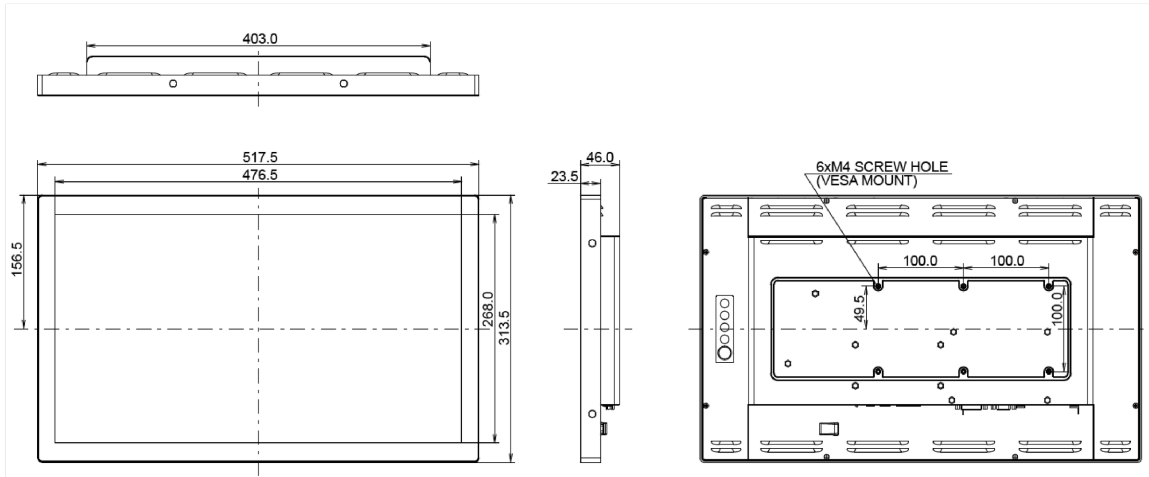

## 10 MÉRETEK / SÚLY

Termék méretei Sz x H x M

517.5 x 313.5 x 46mm

Súly (doboz nélkül)

4.4kg

EAN kód

4948570116867

All trademarks and registered trademarks acknowledged. E & O E. Specification subject to change without notice. All LCD's comply with ISO-9241-307:2008 in connection with pixel defects.