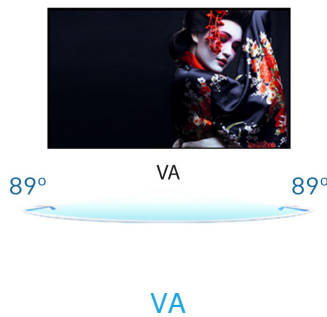

24" Full HD monitor with VA panel and a height adjustable stand

ProLite XB2474HS - a 24" LED backlit LCD Screen featuring VA panel technology, guarantees accurate and consistent colour reproduction with wide viewing angles. Triple input configuration (VGA, HDMI, DisplayPort) assures compatibility with many platforms. The monitor features a height adjustable stand with PIVOT function making it an excellent choice for Universities, Corporate and Financial Markets.

01 DISPLAY CHARACTERISTICS

Diagonal	23.6", 60cm
Panel	VA LED, matte finish
Native resolution	1920 x 1080 @75Hz (HDMI&DisplayPort, 2.1 megapixel Full HD)
Aspect ratio	16:9
Panel brightness	250 cd/m ²
Static contrast	3000:1
Advanced contrast	80M:1
Response time (GTG)	4ms
Viewing zone	horizontal/vertical: 178°/178°, right/left: 89°/89°, up/down: 89°/89°
Colour support	16.7mIn (sRGB: 99%; NTSC: 72%)
Horizontal Sync	30 - 80kHz
Viewable area W x H	521.3 x 293.2mm, 20.5 x 11.5"
Pixel pitch	0.272mm
Colour	matte

04 MECHANICAL

Display position adjustments	height, swivel, tilt, pivot (rotation both sides)
Height adjustment	130mm
Rotation (PIVOT function)	90°
Swivel stand	90°; 45° left; 45° right
Tilt angle	21° up; 2° down
VESA mounting	100 x 100mm