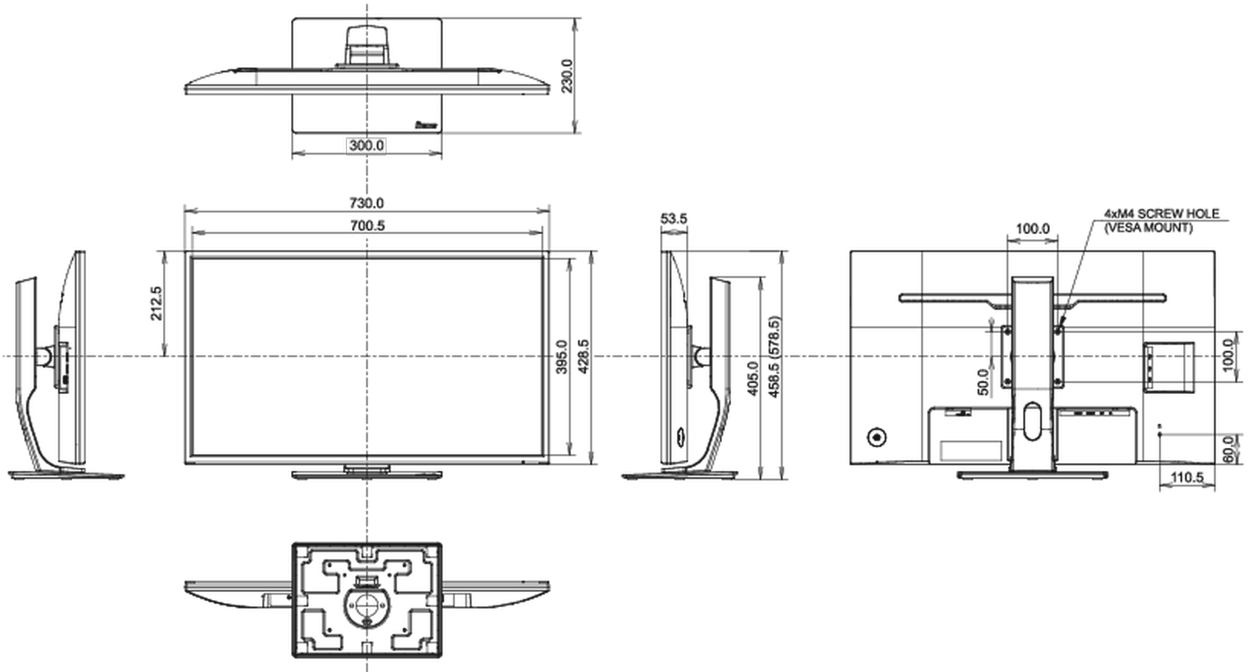

Dimenzije proizvoda Š x V x D 730 x 458.5 (578.5) x 230mm

Dimenzije kutije Š x V x D 810 x 215 x 509mm

Težina (bez kutije) 8.9kg

Težina (bez postolja) 6.2kg

EAN kod 4948570116966

All trademarks and registered trademarks acknowledged. E & O E. Specification subject to change without notice. All LCD's comply with ISO-9241-307:2008 in connection with pixel defects.