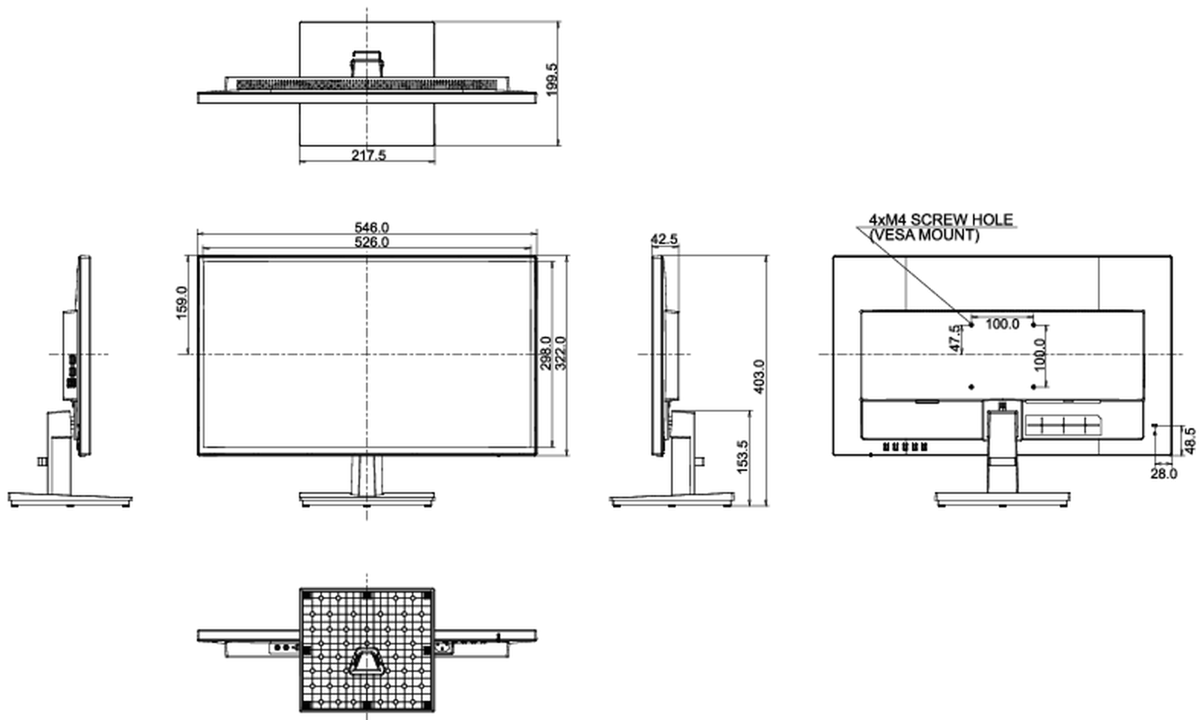

01 DISPLAY CHARACTERISTICS

Diagonal	23.6", 60cm
Panel	VA LED, matte finish
Native resolution	1920 x 1080 @75Hz (HDMI&DisplayPort, 2.1 megapixel Full HD)
Aspect ratio	16:9
Panel brightness	250 cd/m ²
Static contrast	3000:1
Advanced contrast	80M:1
Response time (GTG)	4ms
Viewing zone	horizontal/vertical: 178°/178°, right/left: 89°/89°, up/down: 89°/89°
Colour support	16.7mIn (sRGB: 99%; NTSC: 72%)
Horizontal Sync	30 - 80kHz
Viewable area W x H	521.3 x 293.2mm, 20.5 x 11.5"
Pixel pitch	0.272mm
Colour	matte

04 MECHANICAL

Display position adjustments	tilt
Tilt angle	21° up; 2° down
VESA mounting	100 x 100mm

05 ACCESSORIES INCLUDED

Cables	power, HDMI
Other	quick start guide, safety guide

06 POWER MANAGEMENT

Power supply unit	internal
Power supply	AC 100 - 240V, 50/60Hz
Power usage	22W typical, 0.4W stand by, 0.36W off mode

07 SUSTAINABILITY

Regulations	CE, TÜV-Bauart, EAC, RoHS support, ErP, WEEE, REACH
Energy efficiency class (Regulation (EU) 2017/1369)	F
REACH SVHC	above 0.1%: Lead

08 DIMENSIONS / WEIGHT

Product dimensions W x H x D	546 x 403 x 199.5mm
Box dimensions W x H x D	610 x 140 x 400mm
Weight (without box)	3.7kg
EAN code	4948570116683