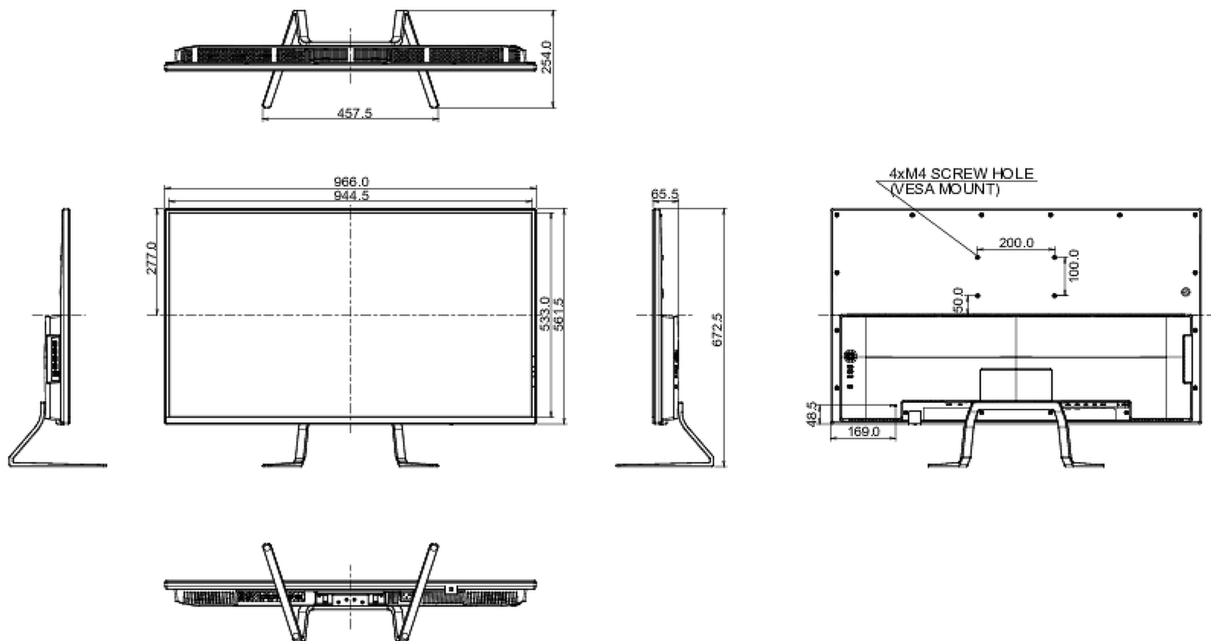

04 MECHANICAL

Display position adjustments	tilt
Tilt angle	1° up; 8° down
VESA mounting	200 x 100mm
Operation temperature range	5°C - 35°C

Storage temperature range

- 20°C - +2°C

05 ACCESSORIES INCLUDED

Cables	power, USB, HDMI, DP, IR-Extender
Other	quick start guide, safety guide
Remote control	yes (batteries included)

08 DIMENSIONS / WEIGHT

Product dimensions W x H x D	966 x 672.5 x 254.0mm
Box dimensions W x H x D	1070 x 322 x 793mm
Weight (without box)	12.5kg
EAN code	4948570117321

All trademarks and registered trademarks acknowledged. E & O E. Specification subject to change without notice. All LCD's comply with ISO-9241-307:2008 in connection with pixel defects.