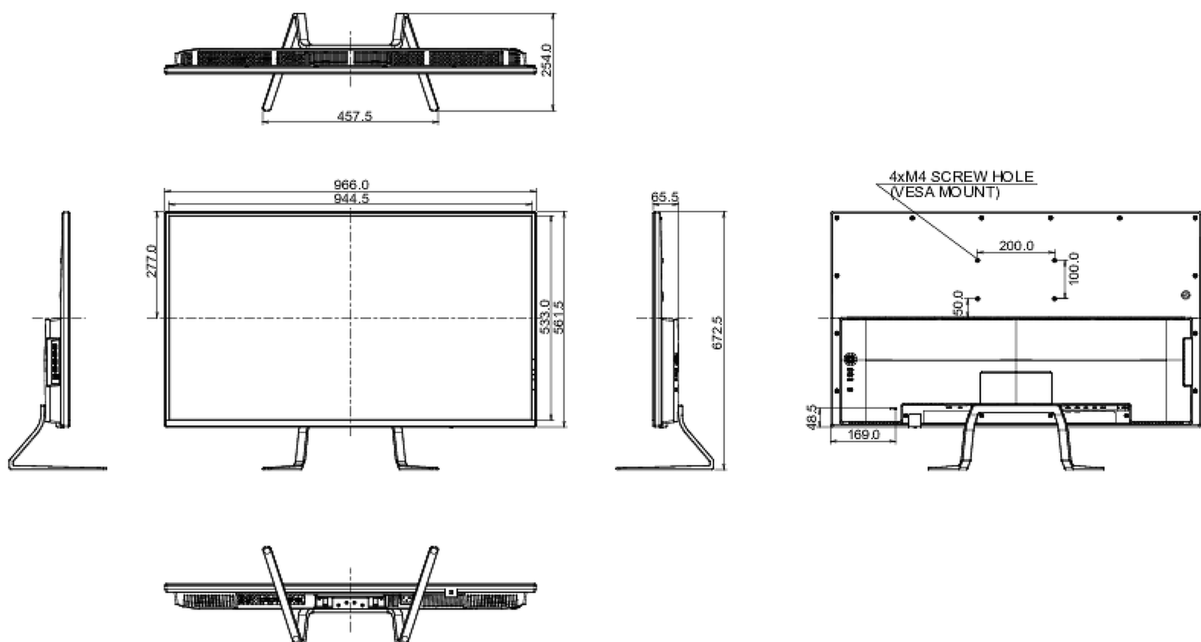

## 08 DIMENZIJE / TEŽINA

Dimenzije proizvoda Š x V x D	966 x 672.5 x 254.0mm
Dimenzije kutije Š x V x D	1070 x 322 x 793mm
Težina (bez kutije)	12.5kg
EAN kod	4948570117321

*All trademarks and registered trademarks acknowledged. E & O E. Specification subject to change without notice. All LCD's comply with ISO-9241-307:2008 in connection with pixel defects.*