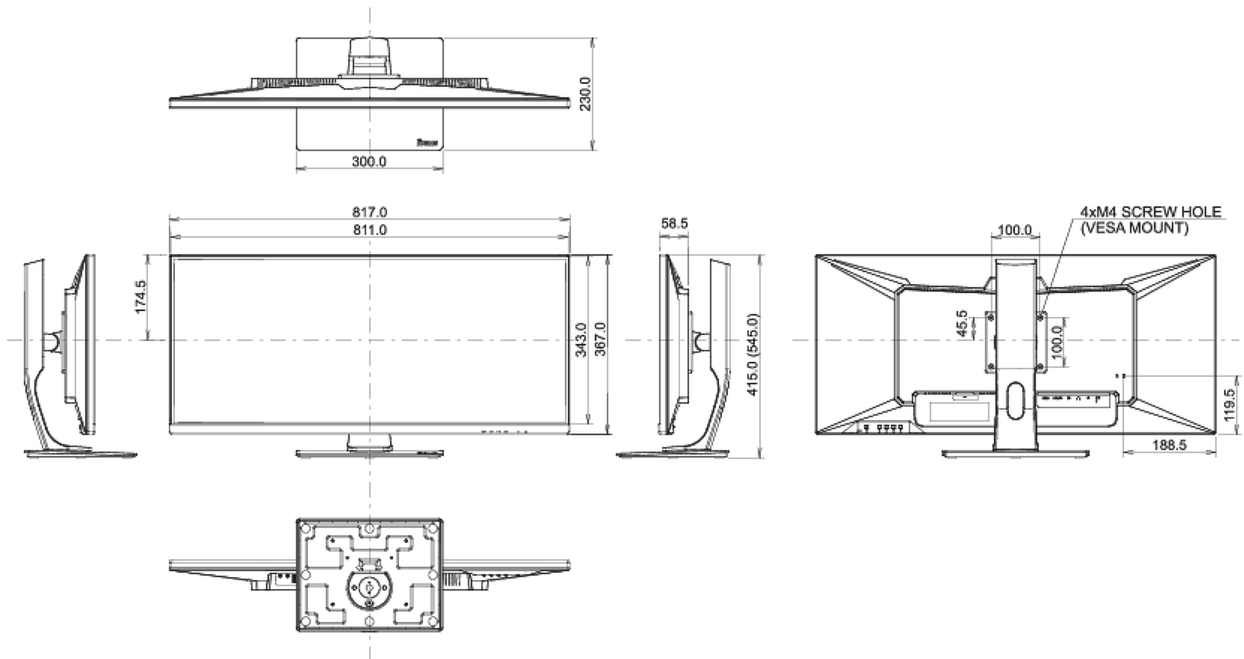

## 01 DISPLAY CHARACTERISTICS

Diagonal	34", 86.7cm
Panel	ADS-IPS, matte finish, haze 25%
Native resolution	3440 x 1440 @75Hz (4.9 megapixel UWQHD)
Aspect ratio	21:9
Panel brightness	400 cd/m <sup>2</sup>
Static contrast	1000:1
Advanced contrast	80M:1
Response time (GTG)	4ms
Viewing zone	horizontal/vertical: 178°/178°, right/left: 89°/89°, up/down: 89°/89°
Colour support	16.7mIn 8bit (sRGB: 100%, NTSC: 74%)
Horizontal Sync	30 - 115kHz
Viewable area W x H	799.8 x 334.8mm, 31.5 x 13.2"
Pixel pitch	0.233mm
Colour	matte, black

## 04 MECHANICAL

Display position adjustments	height, swivel, tilt
Height adjustment	130mm
Swivel stand	90°; 45° left; 45° right
Tilt angle	22° up; 3° down
VESA mounting	100 x 100mm
Cable management system	yes

## 08 DIMENSIONS / WEIGHT

Product dimensions W x H x D	817 x 415 (545) x 230mm
Box dimensions W x H x D	900 x 200 x 460mm
Weight (without box)	9.5kg
Weight (without stand)	6.8kg
Weight (with box)	12.8kg
EAN code	4948570117147