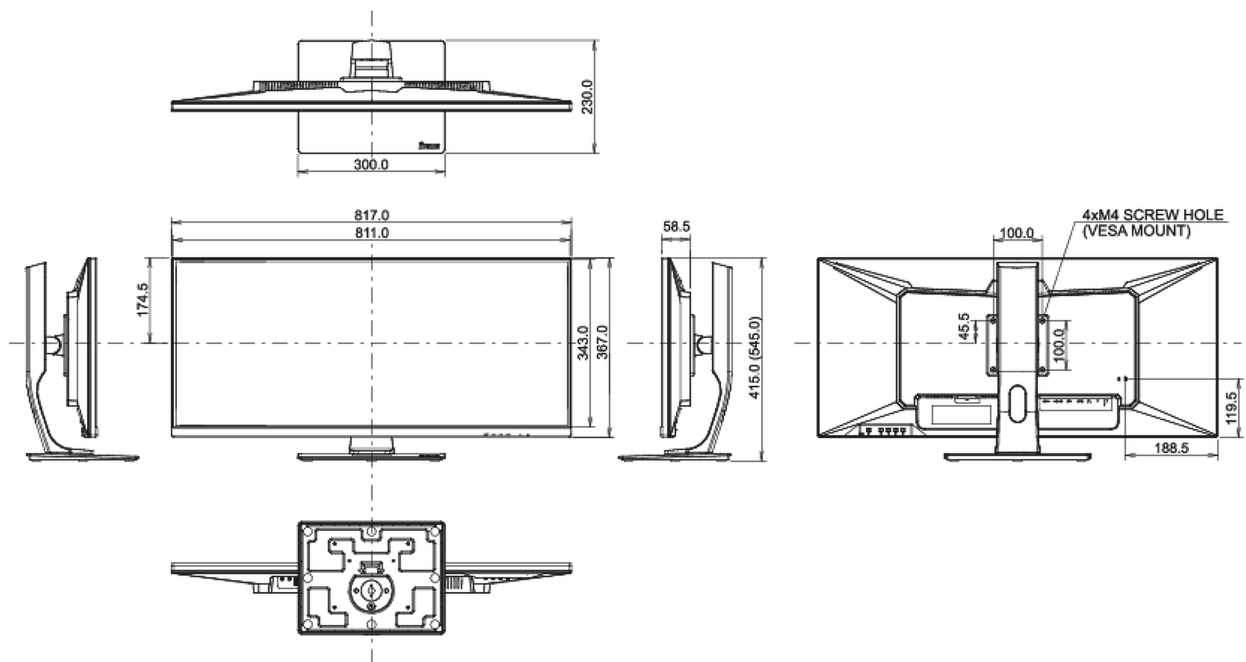

01 DISPLAY CHARACTERISTICS

Diagonal	34", 86.7cm
Panel	IPS, matte finish
Native resolution	3440 x 1440 @144Hz (4.9 megapixel UWQHD, DisplayPort)
Aspect ratio	21:9
Panel brightness	350 cd/m ²
Static contrast	1000:1
Advanced contrast	80M:1
Response time (MPRT)	1ms
Viewing zone	horizontal/vertical: 178°/178°, right/left: 89°/89°, up/down: 89°/89°
Colour support	16.7mIn 8bit (sRGB: 100%, NTSC: 74%)
Horizontal Sync	30 - 220kHz
Viewable area W x H	799.8 x 334.8mm, 31.5 x 13.2"
Pixel pitch	0.233mm
Colour	matte

04 MECHANICAL

Display position adjustments	height, swivel, tilt
Height adjustment	130mm
Swivel stand	90°; 45° left; 45° right
Tilt angle	22° up; 3° down
VESA mounting	100 x 100mm

05 ACCESSORIES INCLUDED

Product dimensions W x H x D	817 x 415 (545) x 230mm
Box dimensions W x H x D	900 x 460 x 230mm
Weight (without box)	9.7kg
Weight (without stand)	7kg
Weight (with box)	12.8kg
EAN code	4948570117185

All trademarks and registered trademarks acknowledged. E & O E. Specification subject to change without notice. All LCD's comply with ISO-9241-307:2008 in connection with pixel defects.