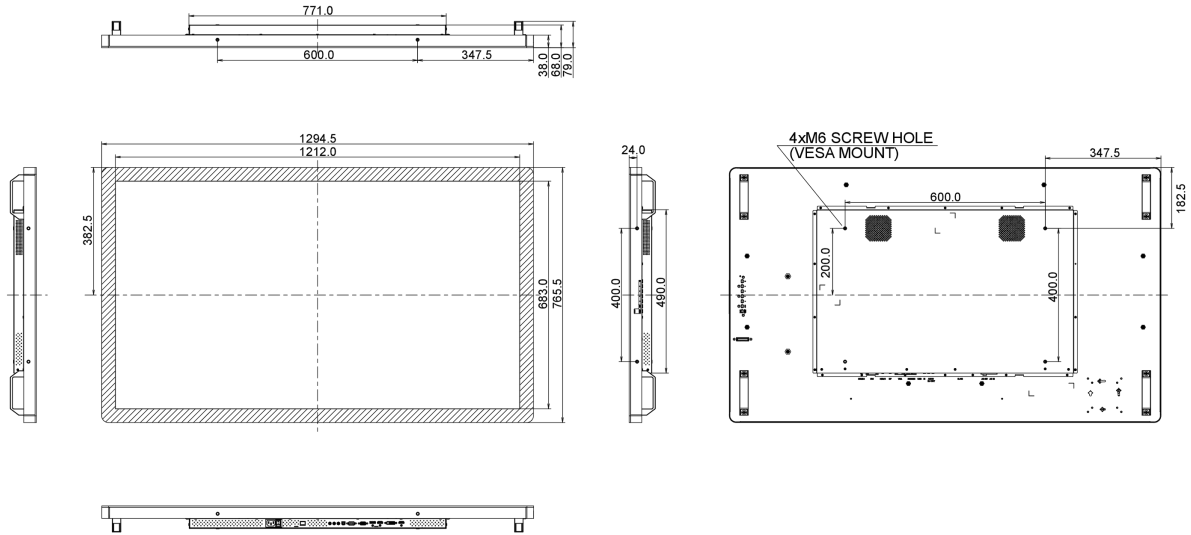

09 SOSTENIBILIDAD

| | |
|--------------|---|
| Certificados | CB, CE, TÜV-Bauart, RoHS support, ErP, WEEE, CU, cULus, REACH |
| REACH SVHC | por encima de 0.1% de plomo |

10 DIMENSIONES / PESO

Producto dimensiones W x H x D 1294.5 x 765.5 x 68mm

Dimensiones de la caja (ancho x alto x fondo) 1400 x 930 x 245mm

Peso (sin caja) 41kg

Peso (con caja) 47.5kg

Código EAN 4948570117253

All trademarks and registered trademarks acknowledged. E & O E. Specification subject to change without notice. All LCD's comply with ISO-9241-307:2008 in connection with pixel defects.