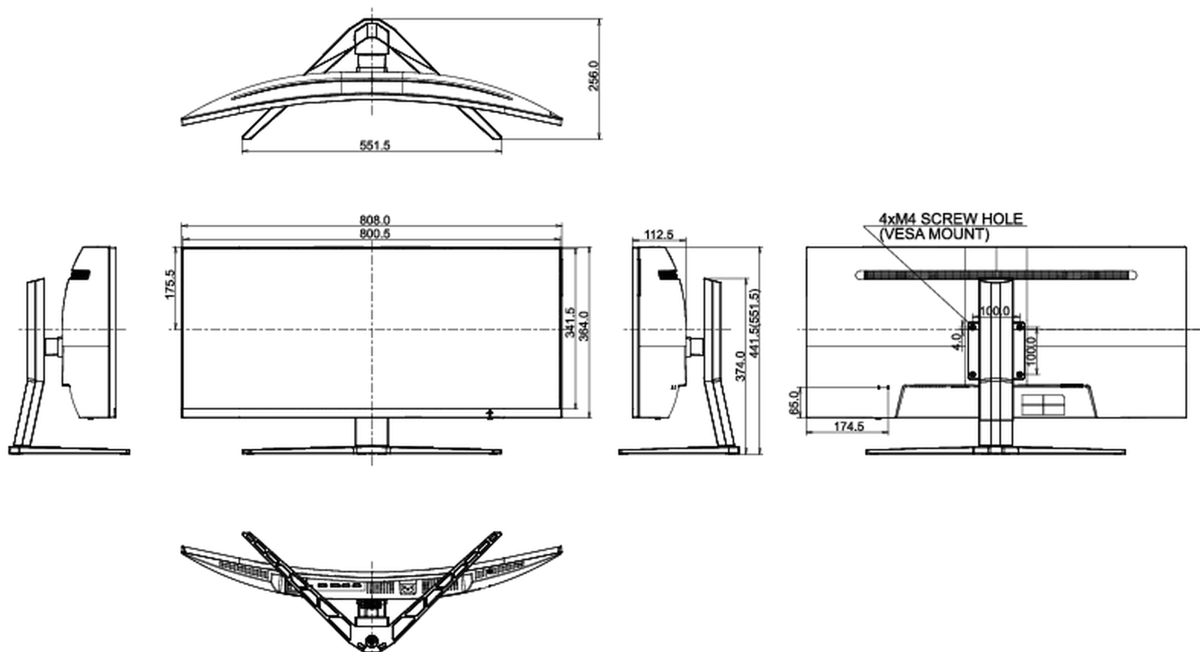

04 MECHANICAL

Display position adjustments	height, tilt
Height adjustment	110mm
Tilt angle	20° up; 5° down
VESA mounting	100 x 100mm

05 ACCESSORIES INCLUDED

Cables	power, USB, HDMI, DP
Other	quick start guide, safety guide

08 DIMENSIONS / WEIGHT

Product dimensions W x H x D	808 x 441.5 (551.5) x 256mm
Box dimensions W x H x D	909 x 505 x 282mm
Weight (without box)	10.9kg
Weight (without stand)	6kg
EAN code	4948570117406

All trademarks and registered trademarks acknowledged. E & O E. Specification subject to change without notice. All LCD's comply with ISO-9241-307:2008 in connection with pixel defects.