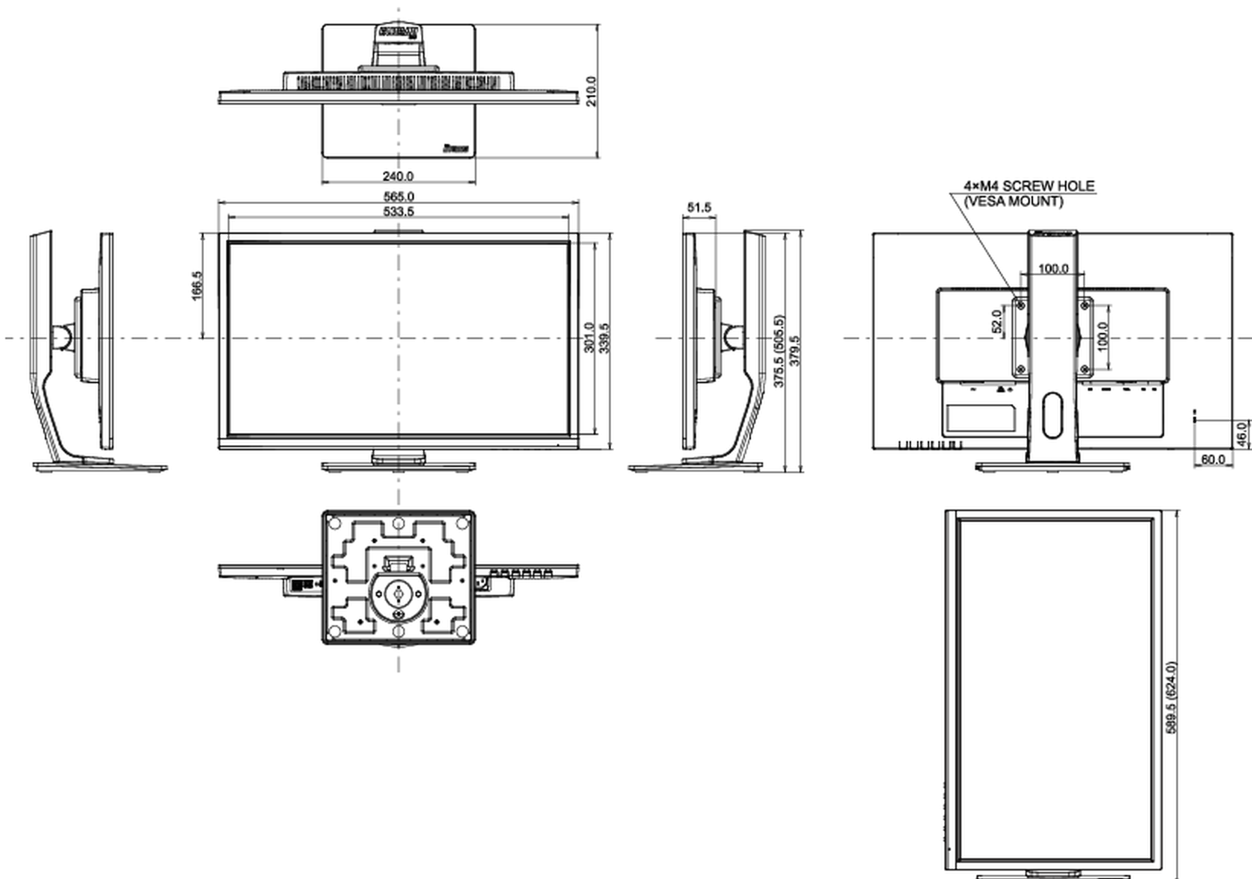

## 08 DIMENSIONS / WEIGHT

Product dimensions W x H x D 565.5 x 375.5 (505.5) x 210mm

Weight (without box) 5.1kg

EAN code 4948570117376

*All trademarks and registered trademarks acknowledged. E & O E. Specification subject to change without notice. All LCD's comply with ISO-9241-307:2008 in connection with pixel defects.*