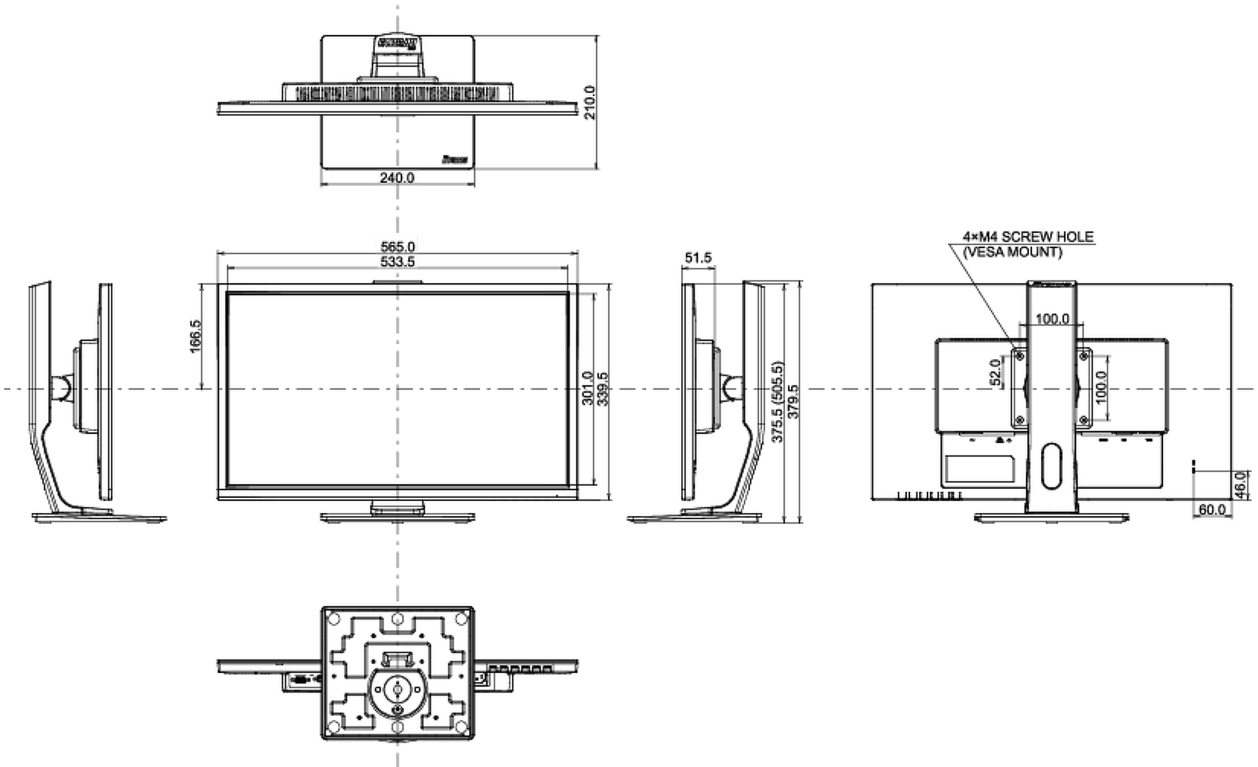

## 08 ÖLÇÜLER / AĞIRLIK

Ürün boyutları G x Y x D

565 x 375.5 (505.5) x 210mm

Ağırlık (kutu hariç)

5.1kg

EAN kodu

4948570117543

All trademarks and registered trademarks acknowledged. E & O E. Specification subject to change without notice. All LCD's comply with ISO-9241-307:2008 in connection with pixel defects.