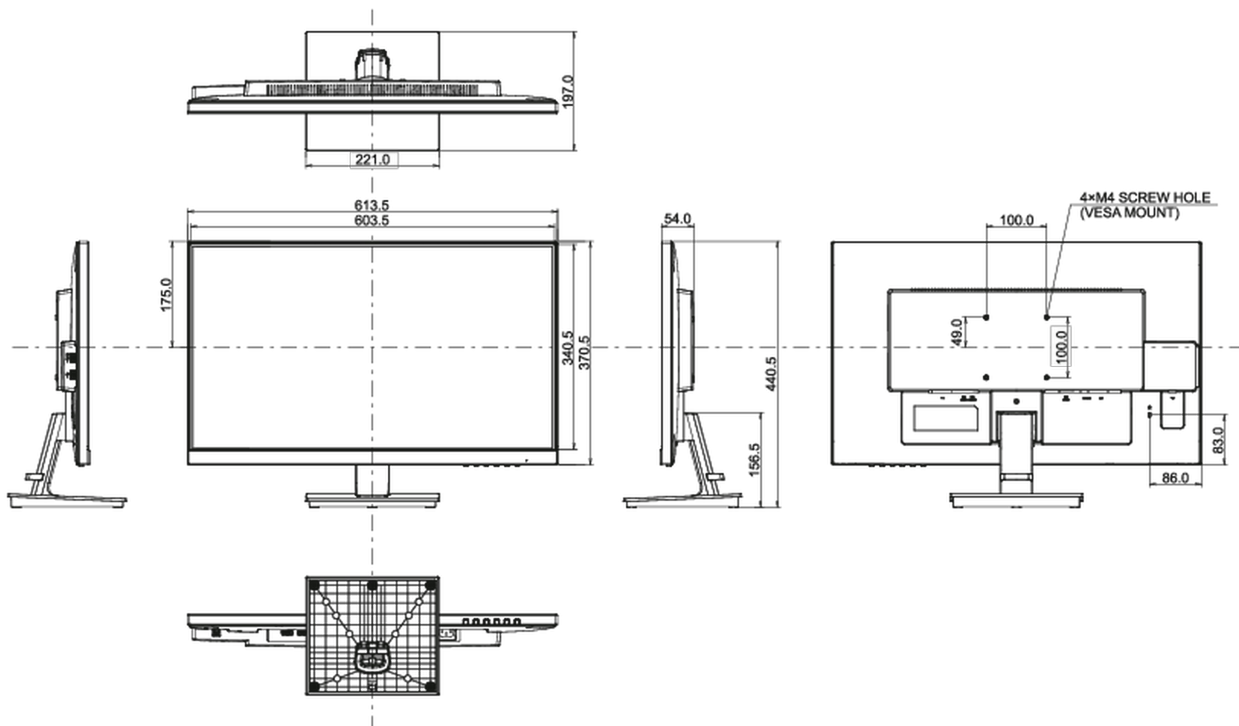

04 MECHANICAL

Display position adjustments	tilt
Tilt angle	22° up; 5° down
VESA mounting	100 x 100mm
Operation temperature range	5°C - 35°C

05 ACCESSORIES INCLUDED

Cables	power, USB, HDMI, DP
Other	quick start guide, safety guide

08 DIMENSIONS / WEIGHT

Product dimensions W x H x D	613.5 x 440.5 x 197mm
Box dimensions W x H x D	640 x 451 x 140mm
Weight (without box)	4.6kg
Weight (with box)	6.4kg
EAN code	4948570117697

All trademarks and registered trademarks acknowledged. E & O E. Specification subject to change without notice. All LCD's comply with ISO-9241-307:2008 in connection with pixel defects.