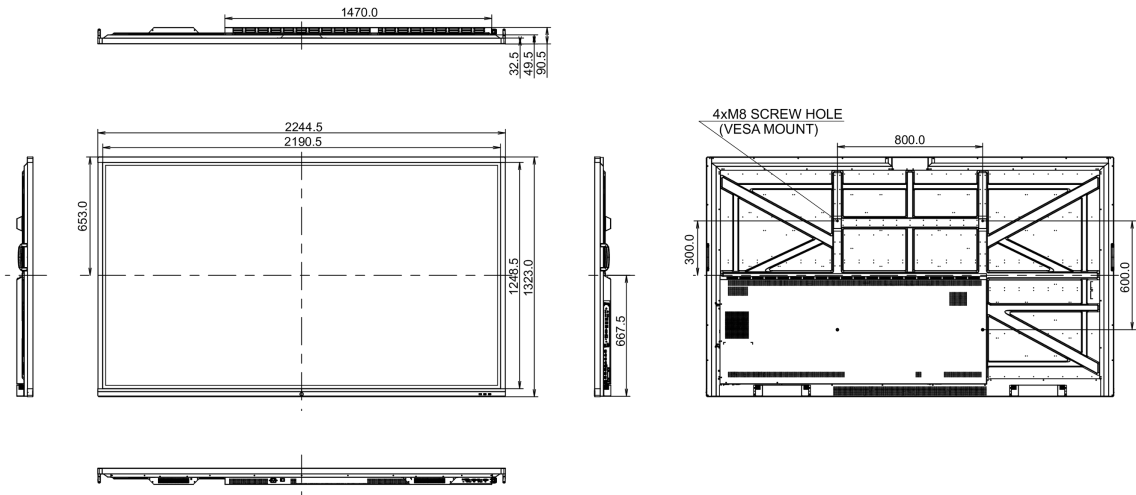

09 SUSTAINABILITY

Regulations	CB, CE, TÜV-Bauart, EAC, RoHS support, ErP, WEEE, REACH
REACH SVHC	above 0.1%: Lead

10 DIMENSIONS / WEIGHT

Product dimensions W x H x D	2244.7 x 1323 x 90.5mm
Box dimensions W x H x D	2483 x 1493 x 376mm
Weight (without box)	101.5kg
Weight (with box)	138.75kg
EAN code	4948570117772