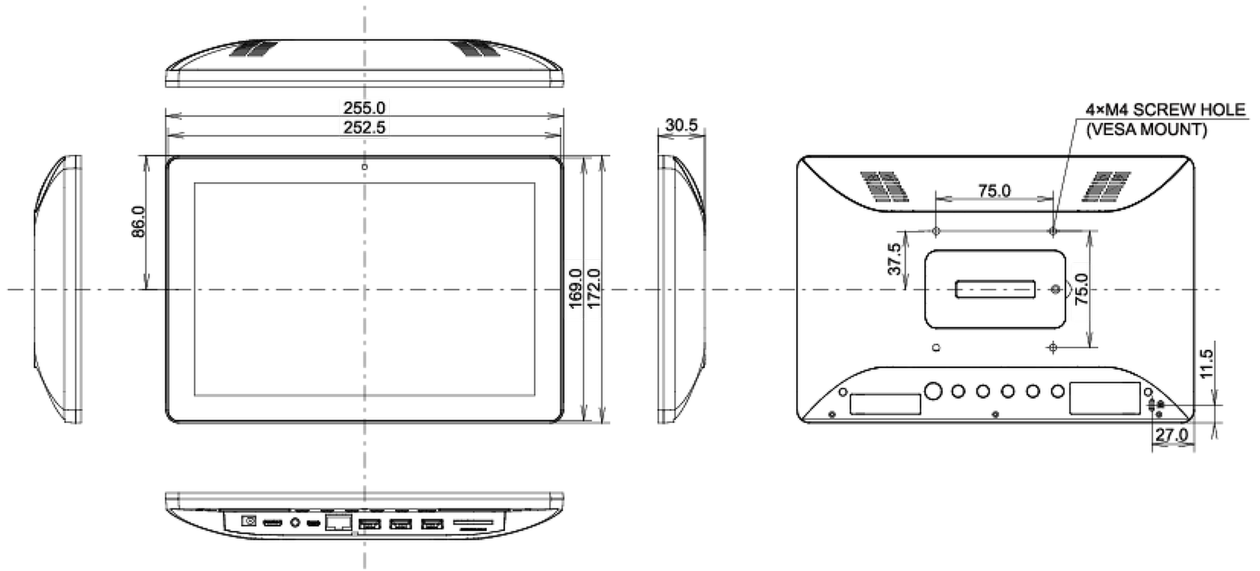

01 DISPLAY CHARACTERISTICS

Design	Edge to edge glass
Diagonal	10.1", 25.5cm
Panel	IPS Panel Technology, LED
Native resolution	1280 x 800 (1 megapixel HD)
Aspect ratio	16:10
Panel brightness	450 cd/m ²
Brightness	385 cd/m ² with touch
Light transmittance	85%
Static contrast	1000:1 with touch
Response time (GTG)	25ms
Viewing zone	horizontal/vertical: 160°/160°, right/left: 80°/80°, up/down: 80°/80°
Colour support	16.7mln 8bit
Viewable area W x H	216.6 x 135.4mm, 8.5 x 5.3"
Pixel pitch	0.1692mm
Bezel colour and finish	black, matte

06 MECHANICAL

Orientation landscape, portrait, face-up

VESA mounting 75 x 75mm

07 ACCESSORIES INCLUDED

Guides quick start guide, safety guide

Other AC adapter

Cable cover yes

08 POWER MANAGEMENT

Power supply unit external

Power supply DC 12 V

Power usage 7W typical

09 SUSTAINABILITY

Regulations CE, RoHS support, ErP, WEEE, REACH

REACH SVHC above 0.1%: Lead

10 DIMENSIONS / WEIGHT

Product dimensions W x H x D 255 x 172 x 30.5mm

Box dimensions W x H x D 398 x 223 x 68mm

Weight (without box) 0.8kg

Weight (with box) 1.36kg

EAN code 4948570117116

All trademarks and registered trademarks acknowledged. E & O E. Specification subject to change without notice. All LCD's comply with ISO-9241-307:2008 in connection with pixel defects.