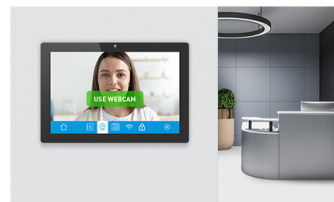

10.1” PCAP 10pt touch screen with Android and Power over Ethernet Technology

The ProLite TW1023ASC-B1P touch panel PC is a perfect choice for high-use environments such as retail, interactive POS, information desks or hospitality applications. Thanks to the pre-installed Android operating system, it is possible to easily customize the monitor by installing applications directly to it.

The Power over Ethernet technology (POE) allows to provide both data connection and power by a single cable, simplifying all installations. This monitor can operate in landscape, portrait or face-up orientation. Together with the built-in camera and speakers it offers limitless, interactive installation possibilities.

Built-in webcam & speakers

Making the screen a perfect solution for semi or fully automated reception solutions allowing businesses to track and manage visitor traffic at the front desk lobby without compromising on the safety and security of your staff, visitors and company assets.

01 DISPLAY CHARACTERISTICS

Design	Edge to edge glass
Diagonal	10.1", 25.5cm
Panel	IPS Panel Technology, LED
Native resolution	1280 x 800 (1 megapixel HD)
Aspect ratio	16:10
Panel brightness	450 cd/m ²
Brightness	385 cd/m ² with touch
Light transmittance	85%
Static contrast	1000:1 with touch
Response time (GTG)	25ms
Viewing zone	horizontal/vertical: 160°/160°, right/left: 80°/80°, up/down: 80°/80°
Colour support	16.7mln 8bit
Viewable area W x H	216.6 x 135.4mm, 8.5 x 5.3"
Pixel pitch	0.1692mm
Bezel colour and finish	black, matte