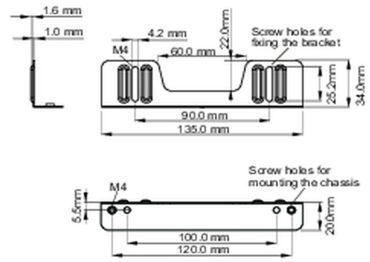

### 02 DIMENSIONS / WEIGHT

■ ProLite TF1015MC

<Bracket A>

<Bracket B>

■ ProLite TF1515MC / ProLite TF2415MC

<Bracket A>

<Bracket B>

All trademarks and registered trademarks acknowledged. E & O E. Specification subject to change without notice. All LCD's comply with ISO-9241-307:2008 in connection with pixel defects.