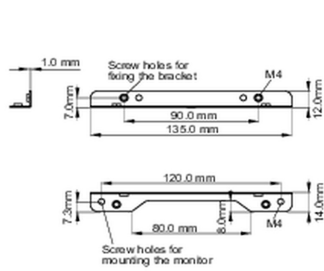

### 02 DIMENSIONS / WEIGHT

■ ProLite TF1015MC

<Bracket A>

<Bracket B>

■ ProLite TF1515MC / ProLite TF2415MC

<Bracket A>

<Bracket B>

All trademarks and registered trademarks acknowledged. E & O E. Specification subject to change without notice. All LCD's comply with ISO-9241-307:2008 in connection with pixel defects.