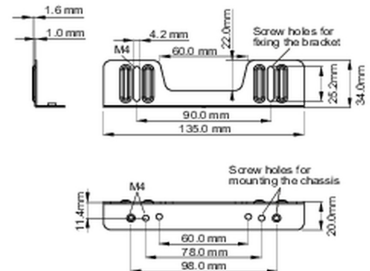

### 02 DIMENSIONS / WEIGHT

■ ProLite TF1015MC

<Bracket A>

<Bracket B>

■ ProLite TF1515MC / ProLite TF2415MC

<Bracket A>

<Bracket B>

All trademarks and registered trademarks acknowledged. E & O E. Specification subject to change without notice. All LCD's comply with ISO-9241-307:2008 in connection with pixel defects.