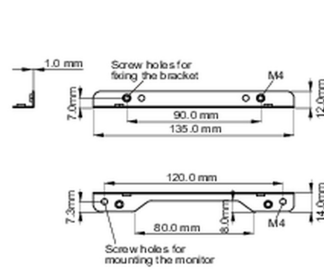

### 02 DIMENSIONS / WEIGHT

■ ProLite TF1015MC

<Bracket A>

<Bracket B>

■ ProLite TF1515MC / ProLite TF2415MC

<Bracket A>

<Bracket B>

All trademarks and registered trademarks acknowledged. E & O E. Specification subject to change without notice. All LCD's comply with ISO-9241-307:2008 in connection with pixel defects.