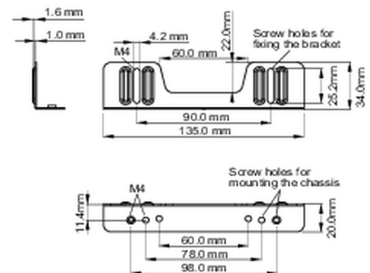

02 DIMENSIONS / WEIGHT

■ ProLite TF1015MC

<Bracket A>

<Bracket B>

■ ProLite TF1515MC / ProLite TF2415MC

<Bracket A>

<Bracket B>

All trademarks and registered trademarks acknowledged. E & O E. Specification subject to change without notice. All LCD's comply with ISO-9241-307:2008 in connection with pixel defects.