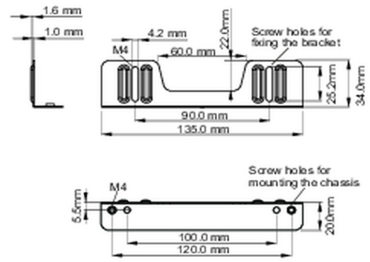

Mounting kit for built-in equipment

This solution is compatible for the following iiyama models: TF1015MC, TF1515MC, TF2415MC.

01 TECHNICAL SPECIFICATION

Type mounting bracket

■ ProLite TF1015MC

■ ProLite TF1515MC / ProLite TF2415MC

02 DIMENSIONS / WEIGHT

■ ProLite TF1015MC

<Bracket A>

<Bracket B>

■ ProLite TF1515MC / ProLite TF2415MC

<Bracket A>

<Bracket B>

All trademarks and registered trademarks acknowledged. E & O E. Specification subject to change without notice. All LCD's comply with ISO-9241-307:2008 in connection with pixel defects.