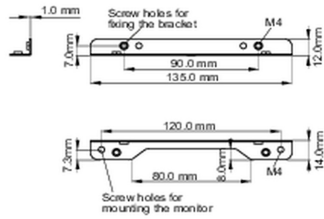

Mounting kit for built-in equipment

This solution is compatible for the following iiyama models: TF1015MC, TF1515MC, TF2415MC.

01 TECHNICAL SPECIFICATION

Type mounting bracket

■ ProLite TF1015MC

■ ProLite TF1515MC / ProLite TF2415MC

02 DIMENSIONS / WEIGHT

■ ProLite TF1015MC

<Bracket A>

<Bracket B>

■ ProLite TF1515MC / ProLite TF2415MC

<Bracket A>

<Bracket B>

All trademarks and registered trademarks acknowledged. E & O E. Specification subject to change without notice. All LCD's comply with ISO-9241-307:2008 in connection with pixel defects.