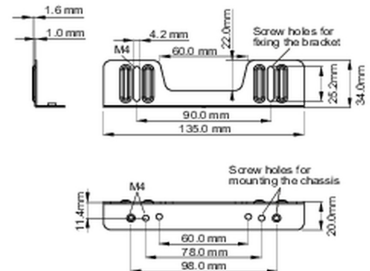

02 MÉRETEK / SÚLY

■ ProLite TF1015MC

<Bracket A>

<Bracket B>

■ ProLite TF1515MC / ProLite TF2415MC

<Bracket A>

<Bracket B>

All trademarks and registered trademarks acknowledged. E & O E. Specification subject to change without notice. All LCD's comply with ISO-9241-307:2008 in connection with pixel defects.