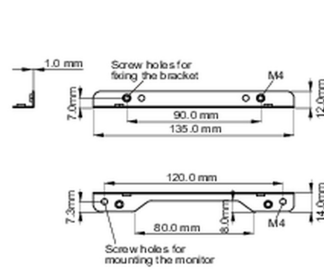

02 MÉRETEK / SÚLY

■ ProLite TF1015MC

<Bracket A>

<Bracket B>

■ ProLite TF1515MC / ProLite TF2415MC

<Bracket A>

<Bracket B>

All trademarks and registered trademarks acknowledged. E & O E. Specification subject to change without notice. All LCD's comply with ISO-9241-307:2008 in connection with pixel defects.