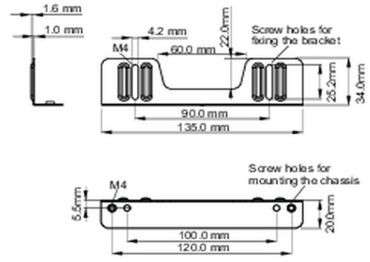

Mounting kit for built-in equipment

This solution is compatible for the following iiyama models: TF1015MC, TF1515MC, TF2415MC.

01 TECHNIKAI PARAMÉTEREK

Típus mounting bracket

■ ProLite TF1015MC

■ ProLite TF1515MC / ProLite TF2415MC

02 MÉRETEK / SÚLY

■ ProLite TF1015MC

<Bracket A>

<Bracket B>

■ ProLite TF1515MC / ProLite TF2415MC

<Bracket A>

<Bracket B>

All trademarks and registered trademarks acknowledged. E & O E. Specification subject to change without notice. All LCD's comply with ISO-9241-307:2008 in connection with pixel defects.