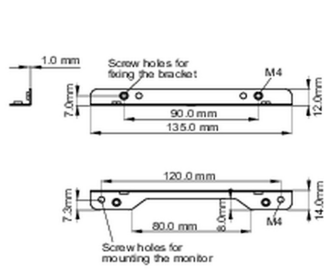

Mounting kit for built-in equipment

This solution is compatible for the following iiyama models: TF1015MC, TF1515MC, TF2415MC.

01 TECHNIKAI PARAMÉTEREK

Típus mounting bracket

■ ProLite TF1015MC

■ ProLite TF1515MC / ProLite TF2415MC

02 MÉRETEK / SÚLY

■ ProLite TF1015MC

<Bracket A>

<Bracket B>

■ ProLite TF1515MC / ProLite TF2415MC

<Bracket A>

<Bracket B>

All trademarks and registered trademarks acknowledged. E & O E. Specification subject to change without notice. All LCD's comply with ISO-9241-307:2008 in connection with pixel defects.