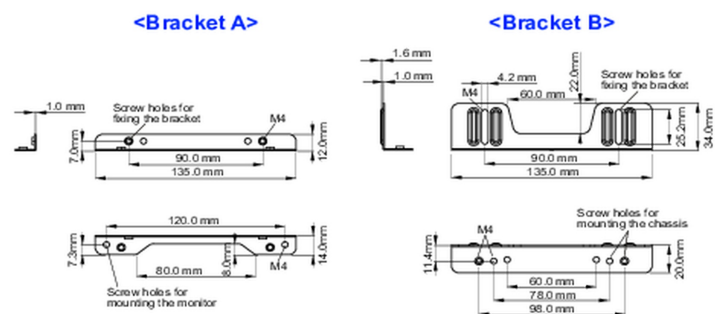

Mounting kit for built-in equipment

This solution is compatible for the following iiyama models: TF1015MC, TF1515MC, TF2415MC.

01 TECHNIKAI PARAMÉTEREK

Típus mounting bracket

■ ProLite TF1015MC

■ ProLite TF1515MC / ProLite TF2415MC

02 MÉRETEK / SÚLY

■ ProLite TF1015MC

<Bracket A>

<Bracket B>

■ ProLite TF1515MC / ProLite TF2415MC

<Bracket A>

<Bracket B>

All trademarks and registered trademarks acknowledged. E & O E. Specification subject to change without notice. All LCD's comply with ISO-9241-307:2008 in connection with pixel defects.