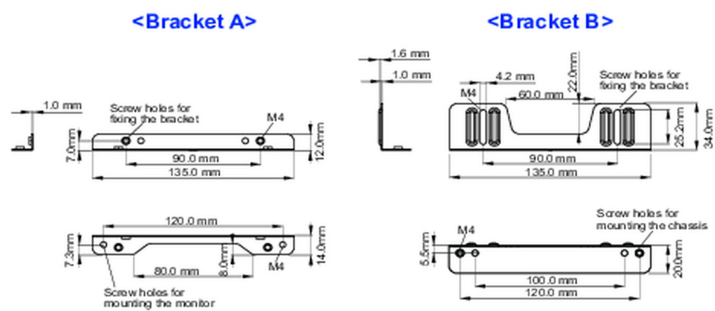

Mounting kit for built-in equipment

This solution is compatible for the following iiyama models: TF1015MC, TF1515MC, TF2415MC.

01 TECHNIKAI PARAMÉTEREK

Típus mounting bracket

■ ProLite TF1015MC

■ ProLite TF1515MC / ProLite TF2415MC

02 MÉRETEK / SÚLY

■ ProLite TF1015MC

<Bracket A>

<Bracket B>

■ ProLite TF1515MC / ProLite TF2415MC

<Bracket A>

<Bracket B>

All trademarks and registered trademarks acknowledged. E & O E. Specification subject to change without notice. All LCD's comply with ISO-9241-307:2008 in connection with pixel defects.