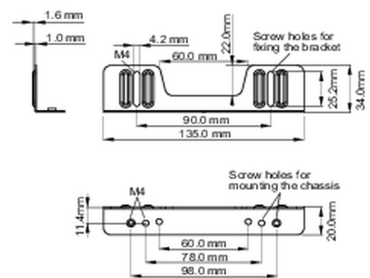

02 DIMENZIJE / TEŽINA

■ ProLite TF1015MC

<Bracket A>

<Bracket B>

■ ProLite TF1515MC / ProLite TF2415MC

<Bracket A>

<Bracket B>

All trademarks and registered trademarks acknowledged. E & O E. Specification subject to change without notice. All LCD's comply with ISO-9241-307:2008 in connection with pixel defects.