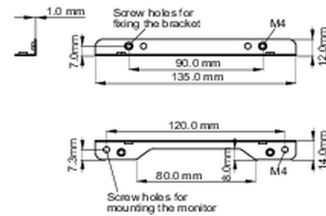

02 DIMENZIJE / TEŽINA

■ ProLite TF1015MC

<Bracket A>

<Bracket B>

■ ProLite TF1515MC / ProLite TF2415MC

<Bracket A>

<Bracket B>

All trademarks and registered trademarks acknowledged. E & O E. Specification subject to change without notice. All LCD's comply with ISO-9241-307:2008 in connection with pixel defects.