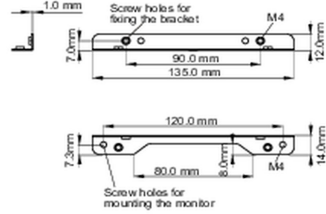

02 DIMENZIJE / TEŽINA

■ ProLite TF1015MC

<Bracket A>

<Bracket B>

■ ProLite TF1515MC / ProLite TF2415MC

<Bracket A>

<Bracket B>

All trademarks and registered trademarks acknowledged. E & O E. Specification subject to change without notice. All LCD's comply with ISO-9241-307:2008 in connection with pixel defects.